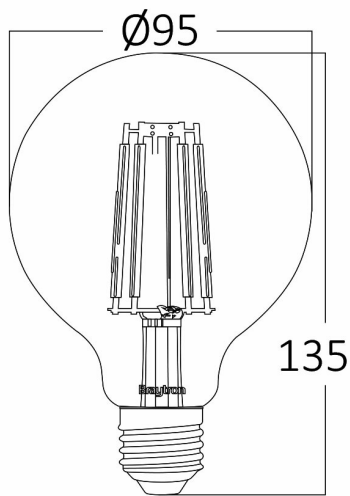

PRODUCT DATASHEET

MODEL NO BB47-60620

DESCRIPTION BRY-ADVANCE-6W-E27-G95-AMB-2200K-LED BULB