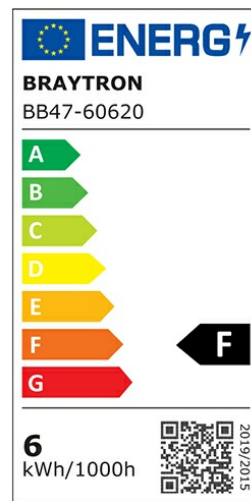

## PRODUCT DATASHEET

MODEL NO BB47-60620

DESCRIPTION BRY-ADVANCE-6W-E27-G95-AMB-2200K-LED BULB

### General Characteristics

Model No	:	BB47-60620
Main Family	:	Bulbs & Tubes
Sub Family	:	Filament Bulbs
Type	:	G95
Lamp Shape	:	Non-Directional
Dimmable	:	Dimmable
Light Source	:	LED
Socket	:	E27
Warranty	:	2 years
Class	:	Class II
IP	:	IP20

### Electrical Characteristics

Lifetime	:	15000 h
Voltage	:	220-240V
Power Factor	:	>0,7
Material	:	Glass
Working Temperature	:	-20 C+40 C
Frequency	:	50-60 Hz
Current	:	32 mA

### Product Characteristics

Wattage	:	6 w
Color Temperature	:	2200K
Quse Lumen	:	540 lm
Color Rendering Index (CRI)	:	>80
Energy Efficiency Level	:	F
Beam Angle	:	360° Degrees
Equivalent	:	45 w
Color Category	:	Amber