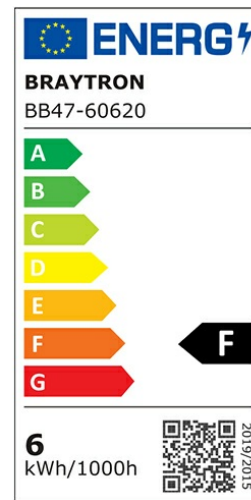

## PRODUCT DATASHEET

MODEL NO BB47-60620

DESCRIPTION BRY-ADVANCE-6W-E27-G95-AMB-2200K-LED BULB

BRAYTRON SRL

Bulavardul iuliu maniu, Nr.616, Sector 6, 061129, Bucuresti-ROMANIA

info@braytron.com

www.braytron.com

### General Characteristics

Model No	:	BB47-60620
Main Family	:	Bulbs & Tubes
Sub Family	:	Filament Bulbs
Type	:	G95
Lamp Shape	:	Non-Directional
Dimmable	:	Dimmable
Light Source	:	LED
Socket	:	E27
Warranty	:	2 years
Class	:	Class II
IP	:	IP20

### Product Characteristics

Wattage	:	6 w
Color Temperature	:	2200K
Quse Lumen	:	540 lm
Color Rendering Index (CRI)	:	>80
Energy Efficiency Level	:	F
Beam Angle	:	360° Degrees
Equivalent	:	45 w
Color Category	:	Amber