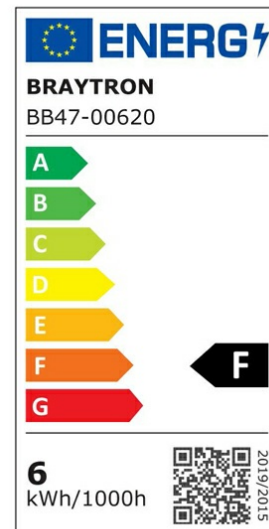

PRODUCT DATASHEET

MODEL NO BB47-00620

DESCRIPTION BRY-ADVANCE-6W-E27-G95-AMB-2200K-LED BULB

General Characteristics

Model No	:	BB47-00620
Main Family	:	Bulbs & Tubes
Sub Family	:	Filament Bulbs
Type	:	G95
Lamp Shape	:	Non-Directional
Dimmable	:	Not-Dimmable
Light Source	:	LED
Socket	:	E27
Warranty	:	2 years
Class	:	Class II
IP	:	IP20

Electrical Characteristics

Lifetime	:	15000 h
Voltage	:	220-240V
Power Factor	:	>0,5
Material	:	Glass
Working Temperature	:	-20 C+40 C
Frequency	:	50-60 Hz
Current	:	45 mA

Package Informations

N.W.	:	1,18 kgs
G.W.	:	2,50 kgs
PCS/CTN	:	20 pcs
Length	:	505 mm
Width	:	215 mm
Height	:	325 mm
EAN	:	5949097711114

Product Characteristics

Wattage	:	6 w
Color Temperature	:	2200K
Quse Lumen	:	540 lm
Color Rendering Index (CRI)	:	>80
Energy Efficiency Level	:	F
Beam Angle	:	360° Degrees
Equivalent	:	45 w
Color Category	:	Amber

Dimensions & Weight

Diameter	:	95 mm
P. Height	:	135 mm
Weight	:	58 gr