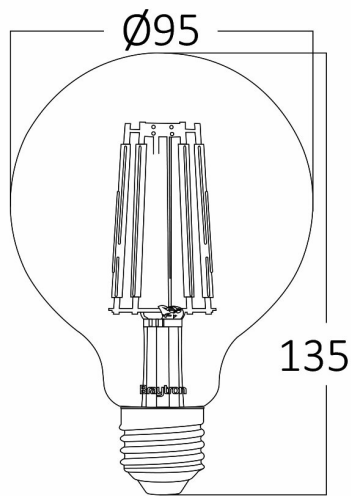

PRODUCT DATASHEET

MODEL NO BB47-00620

DESCRIPTION BRY-ADVANCE-6W-E27-G95-AMB-2200K-LED BULB

General Characteristics

Model No	:	BB47-00620
Main Family	:	Bulbs & Tubes
Sub Family	:	Filament Bulbs
Type	:	G95
Lamp Shape	:	Non-Directional
Dimmable	:	Not-Dimmable
Light Source	:	LED
Socket	:	E27
Warranty	:	2 years
Class	:	Class II
IP	:	IP20

Electrical Characteristics

Lifetime	:	15000 h
Voltage	:	220-240V
Power Factor	:	>0,5
Material	:	Glass
Working Temperature	:	-20 C+40 C
Frequency	:	50-60 Hz
Current	:	45 mA

Package Informations

N.W.	:	1,18 kgs
G.W.	:	2,50 kgs
PCS/CTN	:	20 pcs
Length	:	505 mm
Width	:	215 mm
Height	:	325 mm
EAN	:	5949097711114

Product Characteristics

Wattage	:	6 w
Color Temperature	:	2200K
Quse Lumen	:	540 lm
Color Rendering Index (CRI)	:	>80
Energy Efficiency Level	:	F
Beam Angle	:	360° Degrees
Equivalent	:	45 w
Color Category	:	Amber

Dimensions & Weight

Diameter	:	95 mm
P. Height	:	135 mm
Weight	:	58 gr