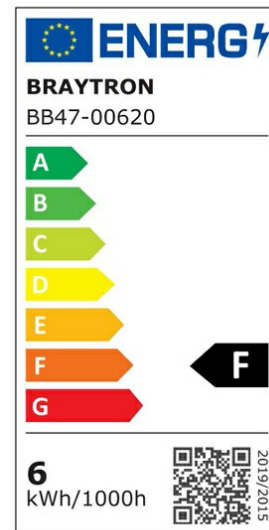

Braytron

PRODUCT DATASHEET

MODEL NO BB47-00620

DESCRIPTION BRY-ADVANCE-6W-E27-G95-AMB-2200K-LED BULB

BRAYTRON SRL

Bulavardul iuliu maniu, Nr.616, Sector 6, 061129, Bucuresti-ROMANIA

info@braytron.com

www.braytron.com

General Characteristics

Model No	:	BB47-00620
Main Family	:	Bulbs & Tubes
Sub Family	:	Filament Bulbs
Type	:	G95
Lamp Shape	:	Non-Directional
Dimmable	:	Not-Dimmable
Light Source	:	LED
Socket	:	E27
Warranty	:	2 years
Class	:	Class II
IP	:	IP20

Electrical Characteristics

Lifetime	:	15000 h
Voltage	:	220-240V
Power Factor	:	>0,5
Material	:	Glass
Working Temperature	:	-20 C+40 C
Frequency	:	50-60 Hz
Current	:	45 mA

Package Informations

N.W.	:	1,18 kgs
G.W.	:	2,50 kgs
PCS/CTN	:	20 pcs
Length	:	505 mm
Width	:	215 mm
Height	:	325 mm
EAN	:	5949097711114

Product Characteristics

Wattage	:	6 w
Color Temperature	:	2200K
Quse Lumen	:	540 lm
Color Rendering Index (CRI)	:	>80
Energy Efficiency Level	:	F
Beam Angle	:	360° Degrees
Equivalent	:	45 w
Color Category	:	Amber