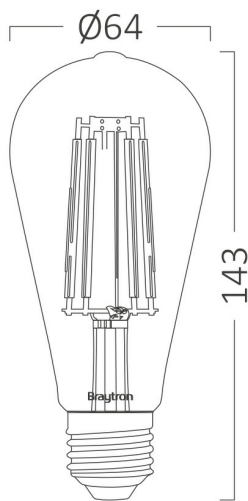

PRODUCT DATASHEET

MODEL NO BB46-60620

DESCRIPTION BRY-ADVANCE-6W-E27-ST64-AMB-DIM-2200K-LED BULB

General Characteristics

Model No	:	BB46-60620
Main Family	:	Bulbs & Tubes
Sub Family	:	Filament Bulbs
Type	:	ST64
Lamp Shape	:	Non-Directional
Dimmable	:	Dimmable
Light Source	:	LED
Socket	:	E27
Warranty	:	2 years
Class	:	Class II
IP	:	IP20

Electrical Characteristics

Lifetime	:	15000 h
Voltage	:	220-240V
Power Factor	:	>0,7
Material	:	Glass
Working Temperature	:	-20 C+40 C
Frequency	:	50-60 Hz
Current	:	32 mA

Package Informations

N.W.	:	2,20 kgs
G.W.	:	4,10 kgs
PCS/CTN	:	50 pcs
Length	:	355 mm
Width	:	355 mm
Height	:	330 mm
EAN	:	5949097704727

Product Characteristics

Wattage	:	6 w
Color Temperature	:	2200K
Quse Lumen	:	540 lm
Color Rendering Index (CRI)	:	>80
Energy Efficiency Level	:	F
Beam Angle	:	360° Degrees
Equivalent	:	45 w
Color Category	:	Amber

Dimensions & Weight

Diameter	:	64 mm
P. Height	:	143 mm
Weight	:	44 gr