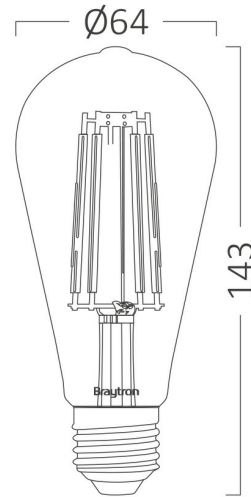

PRODUCT DATASHEET

MODEL NO BB46-60620

DESCRIPTION BRY-ADVANCE-6W-E27-ST64-AMB-DIM-2200K-LED BULB

General Characteristics

Model No	:	BB46-60620
Main Family	:	Bulbs & Tubes
Sub Family	:	Filament Bulbs
Type	:	ST64
Lamp Shape	:	Non-Directional
Dimmable	:	Dimmable
Light Source	:	LED
Socket	:	E27
Warranty	:	2 years
Class	:	Class II
IP	:	IP20

Electrical Characteristics

Lifetime	:	15000 h
Voltage	:	220-240V
Power Factor	:	>0,7
Material	:	Glass
Working Temperature	:	-20 C+40 C
Frequency	:	50-60 Hz
Current	:	32 mA

Package Informations

N.W.	:	2,20 kgs
G.W.	:	4,10 kgs
PCS/CTN	:	50 pcs
Length	:	355 mm
Width	:	355 mm
Height	:	330 mm
EAN	:	5949097704727

Product Characteristics

Wattage	:	6 w
Color Temperature	:	2200K
Quse Lumen	:	540 lm
Color Rendering Index (CRI)	:	>80
Energy Efficiency Level	:	F
Beam Angle	:	360° Degrees
Equivalent	:	45 w
Color Category	:	Amber

Dimensions & Weight

Diameter	:	64 mm
P. Height	:	143 mm
Weight	:	44 gr