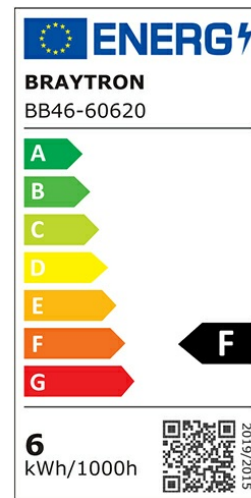

Braytron

PRODUCT DATASHEET

MODEL NO BB46-60620

DESCRIPTION BRY-ADVANCE-6W-E27-ST64-AMB-DIM-2200K-LED BULB

BRAYTRON SRL

Bulavardul iuliu maniu, Nr.616, Sector 6, 061129, Bucuresti-ROMANIA

info@braytron.com

www.braytron.com

General Characteristics

Model No	:	BB46-60620
Main Family	:	Bulbs & Tubes
Sub Family	:	Filament Bulbs
Type	:	ST64
Lamp Shape	:	Non-Directional
Dimmable	:	Dimmable
Light Source	:	LED
Socket	:	E27
Warranty	:	2 years
Class	:	Class II
IP	:	IP20

Electrical Characteristics

Lifetime	:	15000 h
Voltage	:	220-240V
Power Factor	:	>0,7
Material	:	Glass
Working Temperature	:	-20 C+40 C
Frequency	:	50-60 Hz
Current	:	32 mA

Package Informations

N.W.	:	2,20 kgs
G.W.	:	4,10 kgs
PCS/CTN	:	50 pcs
Length	:	355 mm
Width	:	355 mm
Height	:	330 mm
EAN	:	5949097704727

Product Characteristics

Wattage	:	6 w
Color Temperature	:	2200K
Quse Lumen	:	540 lm
Color Rendering Index (CRI)	:	>80
Energy Efficiency Level	:	F
Beam Angle	:	360° Degrees
Equivalent	:	45 w
Color Category	:	Amber