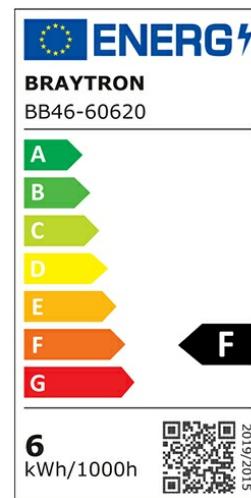

PRODUCT DATASHEET

MODEL NO BB46-60620

DESCRIPTION BRY-ADVANCE-6W-E27-ST64-AMB-DIM-2200K-LED BULB

General Characteristics

Model No	:	BB46-60620
Main Family	:	Bulbs & Tubes
Sub Family	:	Filament Bulbs
Type	:	ST64
Lamp Shape	:	Non-Directional
Dimmable	:	Dimmable
Light Source	:	LED
Socket	:	E27
Warranty	:	2 years
Class	:	Class II
IP	:	IP20

Electrical Characteristics

Lifetime	:	15000 h
Voltage	:	220-240V
Power Factor	:	>0,7
Material	:	Glass
Working Temperature	:	-20 C+40 C
Frequency	:	50-60 Hz
Current	:	32 mA

Package Informations

N.W.	:	2,20 kgs
G.W.	:	4,10 kgs
PCS/CTN	:	50 pcs
Length	:	355 mm
Width	:	355 mm
Height	:	330 mm
EAN	:	5949097704727

Product Characteristics

Wattage	:	6 w
Color Temperature	:	2200K
Quse Lumen	:	540 lm
Color Rendering Index (CRI)	:	>80
Energy Efficiency Level	:	F
Beam Angle	:	360° Degrees
Equivalent	:	45 w
Color Category	:	Amber

Dimensions & Weight

Diameter	:	64 mm
P. Height	:	143 mm
Weight	:	44 gr