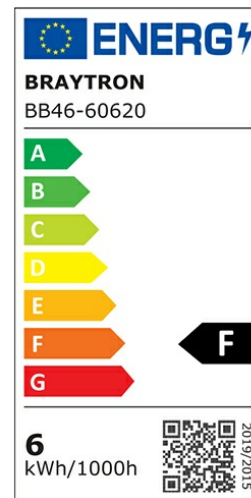

## PRODUCT DATASHEET

MODEL NO BB46-60620

DESCRIPTION BRY-ADVANCE-6W-E27-ST64-AMB-DIM-2200K-LED BULB

BRAYTRON SRL

Bulavardul iuliu maniu, Nr.616, Sector 6, 061129, Bucuresti-ROMANIA

info@braytron.com

www.braytron.com

### Electrical Characteristics

Lifetime	:	15000 h
Voltage	:	220-240V 50/60Hz
Power Factor	:	>0,8
Material	:	Glass
Working Temperature	:	-20°C ~ +40°C
Equivalent	:	45 w

### Product Characteristics

Wattage	:	6 w
Color Temperature	:	2200K
Quse Lumen	:	540 lm
Color Rendering Index (CRI)	:	≥80
Energy Efficiency Level	:	F
Beam Angle	:	360°