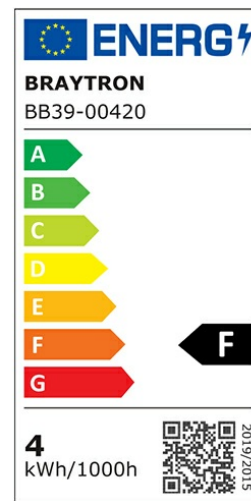

## PRODUCT DATASHEET

MODEL NO BB39-00420

DESCRIPTION BRY-ADVANCE-4W-E27-T45-AMB-2200K-LED BULB

### General Characteristics

Model No	:	BB39-00420
Main Family	:	Bulbs & Tubes
Sub Family	:	Filament Bulbs
Type	:	T45
Lamp Shape	:	Non-Directional
Dimmable	:	Not-Dimmable
Light Source	:	LED
Socket	:	E27
Warranty	:	2 years
Class	:	Class II
IP	:	IP20

### Electrical Characteristics

Lifetime	:	15000 h
Voltage	:	220-240V
Power Factor	:	>0,5
Material	:	Glass
Working Temperature	:	-20 C+40 C
Frequency	:	50-60 Hz
Current	:	35 mA

### Product Characteristics

Wattage	:	4 w
Color Temperature	:	2200K
Quse Lumen	:	360 lm
Color Rendering Index (CRI)	:	>80
Energy Efficiency Level	:	F
Beam Angle	:	360° Degrees
Equivalent	:	32 w
Color Category	:	Amber