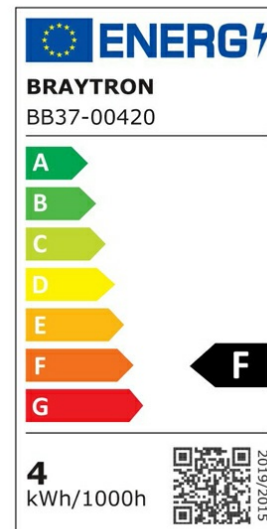

## PRODUCT DATASHEET

MODEL NO BB37-00420

DESCRIPTION BRY-ADVANCE-4W-E27-G45-AMB-2200K-LED BULB

### General Characteristics

Model No	:	BB37-00420
Main Family	:	Bulbs & Tubes
Sub Family	:	Filament Bulbs
Type	:	G45
Lamp Shape	:	Non-Directional
Dimmable	:	Not-Dimmable
Light Source	:	LED
Socket	:	E27
Warranty	:	2 years
Class	:	Class II
IP	:	IP20

### Product Characteristics

Wattage	:	4 w
Color Temperature	:	2200K
Quse Lumen	:	360 lm
Color Rendering Index (CRI)	:	>80
Energy Efficiency Level	:	F
Beam Angle	:	360° Degrees
Equivalent	:	32 w
Color Category	:	Amber

### Dimensions & Weight

Diameter	:	45 mm
P. Height	:	75 mm
Weight	:	17 gr