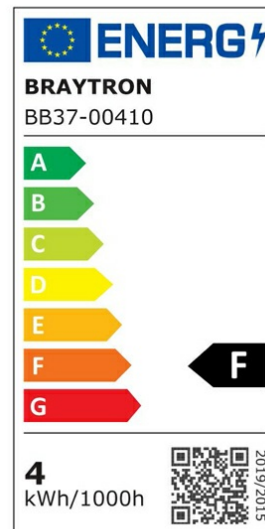

## PRODUCT DATASHEET

MODEL NO BB37-00410

DESCRIPTION BRY-ADVANCE-4W-E14-P45-AMB-2200K-LED BULB

### General Characteristics

Model No	:	BB37-00410
Main Family	:	Bulbs & Tubes
Sub Family	:	Filament Bulbs
Type	:	P45
Lamp Shape	:	Non-Directional
Dimmable	:	Not-Dimmable
Light Source	:	LED
Socket	:	E14
Warranty	:	2 years
Class	:	Class II
IP	:	IP20

### Product Characteristics

Wattage	:	4 w
Color Temperature	:	2200K
Quse Lumen	:	360 lm
Color Rendering Index (CRI)	:	>80
Energy Efficiency Level	:	F
Beam Angle	:	360° Degrees
Equivalent	:	32 w
Color Category	:	Amber

### Dimensions & Weight

Diameter	:	45 mm
P. Height	:	78 mm
Weight	:	14 gr