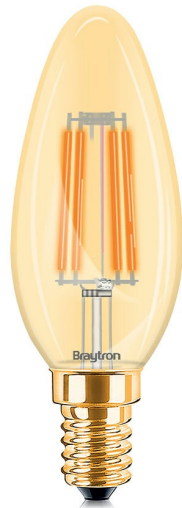

## PRODUCT DATASHEET

MODEL NO BB36-60410

DESCRIPTION BRY-ADVANCE-4W-E14-C35-AMB-DIM-2200K-LED BULB

BRAYTRON SRL

Bulavardul iuliu maniu, Nr.616, Sector 6, 061129, Bucuresti-ROMANIA

info@braytron.com

www.braytron.com

### General Characteristics

Model No	:	BB36-60410
Main Family	:	Bulbs & Tubes
Sub Family	:	Filament Bulbs
Type	:	C35
Lamp Shape	:	Non-Directional
Dimmable	:	Dimmable
Light Source	:	LED
Socket	:	E14
Warranty	:	2 years
Class	:	Class II
IP	:	IP20

### Product Characteristics

Wattage	:	4 w
Color Temperature	:	2200K
Quse Lumen	:	360 lm
Color Rendering Index (CRI)	:	>80
Energy Efficiency Level	:	F
Beam Angle	:	360° Degrees
Equivalent	:	32 w
Color Category	:	Amber

### Dimensions & Weight

Diameter	:	35 mm
P. Height	:	100 mm
Weight	:	13 gr