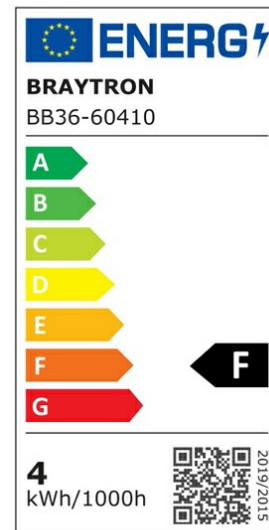

Braytron

PRODUCT DATASHEET

MODEL NO BB36-60410

DESCRIPTION BRY-ADVANCE-4W-E14-C35-AMB-DIM-2200K-LED BULB

BRAYTRON SRL

Bulavardul iuliu maniu, Nr.616, Sector 6, 061129, Bucuresti-ROMANIA

info@braytron.com

www.braytron.com