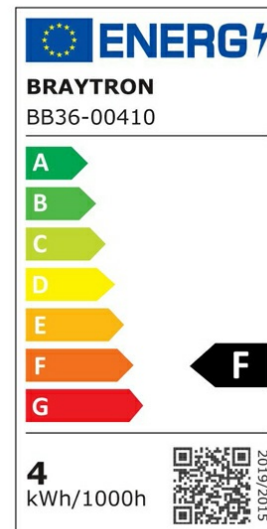

## PRODUCT DATASHEET

MODEL NO BB36-00410

DESCRIPTION BRY-ADVANCE-4W-E14-C35-AMB-2200K-LED BULB

### Electrical Characteristics

Lifetime	:	15000 h
Voltage	:	220-240V
Power Factor	:	>0,5
Material	:	Glass
Working Temperature	:	-20 C+40 C
Frequency	:	50-60 Hz
Current	:	35 mA

### Product Characteristics

Wattage	:	4 w
Color Temperature	:	2200K
Quse Lumen	:	360 lm
Color Rendering Index (CRI)	:	>80
Energy Efficiency Level	:	F
Beam Angle	:	360° Degrees
Equivalent	:	32 w
Color Category	:	Amber