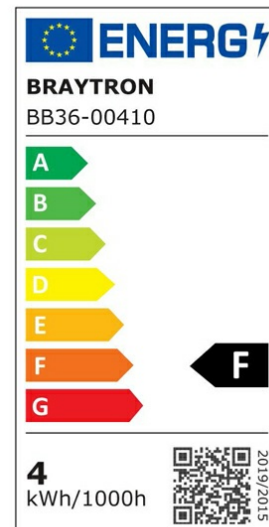

Braytron

PRODUCT DATASHEET

MODEL NO BB36-00410

DESCRIPTION BRY-ADVANCE-4W-E14-C35-AMB-2200K-LED BULB

BRAYTRON SRL

Bulavardul iuliu maniu, Nr.616, Sector 6, 061129, Bucuresti-ROMANIA

info@braytron.com

www.braytron.com

General Characteristics

Model No	:	BB36-00410
Main Family	:	Bulbs & Tubes
Sub Family	:	Filament Bulbs
Type	:	C35
Lamp Shape	:	Non-Directional
Dimmable	:	Not-Dimmable
Light Source	:	LED
Socket	:	E14
Warranty	:	2 years
Class	:	Class II
IP	:	IP20

Electrical Characteristics

Lifetime	:	15000 h
Voltage	:	220-240V
Power Factor	:	>0,5
Material	:	Glass
Working Temperature	:	-20 C+40 C
Frequency	:	50-60 Hz
Current	:	35 mA

Package Informations

N.W.	:	1,30 kgs
G.W.	:	2,50 kgs
PCS/CTN	:	100 pcs
Length	:	380 mm
Width	:	205 mm
Height	:	240 mm
EAN	:	5949097705342

Product Characteristics

Wattage	:	4 w
Color Temperature	:	2200K
Quse Lumen	:	360 lm
Color Rendering Index (CRI)	:	>80
Energy Efficiency Level	:	F
Beam Angle	:	360° Degrees
Equivalent	:	32 w
Color Category	:	Amber