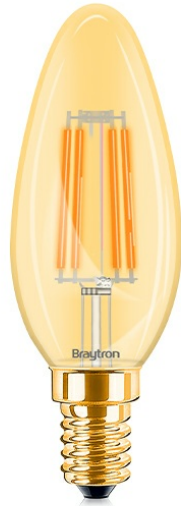

## PRODUCT DATASHEET

MODEL NO BB36-00410

DESCRIPTION BRY-ADVANCE-4W-E14-C35-AMB-2200K-LED BULB

### General Characteristics

Model No	:	BB36-00410
Main Family	:	Bulbs & Tubes
Sub Family	:	Filament Bulbs
Type	:	C35
Lamp Shape	:	Non-Directional
Dimmable	:	Not-Dimmable
Light Source	:	LED
Socket	:	E14
Warranty	:	2 years
Class	:	Class II
IP	:	IP20

### Product Characteristics

Wattage	:	4 w
Color Temperature	:	2200K
Quse Lumen	:	360 lm
Color Rendering Index (CRI)	:	>80
Energy Efficiency Level	:	F
Beam Angle	:	360° Degrees
Equivalent	:	32 w
Color Category	:	Amber

### Dimensions & Weight

Diameter	:	35 mm
P. Height	:	100 mm
Weight	:	13 gr