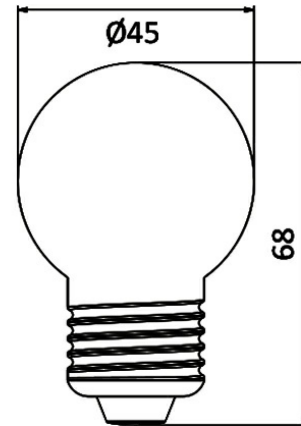

PRODUCT DATASHEET

MODEL NO BA90-00125

DESCRIPTION BRY-ADVANCE-1W-E27-G45-GRN-LED BULB

General Characteristics

Model No	:	BA90-00125
Main Family	:	Bulbs & Tubes
Sub Family	:	G45 Bulbs
Type	:	G45
Lamp Shape	:	Non-Directional
Dimmable	:	Not-Dimmable
Light Source	:	LED
Socket	:	E27
Warranty	:	2 years
Class	:	Class II
IP	:	IP20

Electrical Characteristics

Lifetime	:	15000 h
Voltage	:	220-240V
Power Factor	:	>0,5
Material	:	PC
Working Temperature	:	-20 C+40 C
Frequency	:	50-60 Hz
Current	:	8 mA

Package Informations

N.W.	:	1,52 kgs
G.W.	:	3,45 kgs
PCS/CTN	:	200 pcs
Length	:	470 mm
Width	:	470 mm
Height	:	165 mm
EAN	:	5949097709456

Product Characteristics

Wattage	:	1 w
Color Temperature	:	Green
Quse Lumen	:	80 lm
Color Rendering Index (CRI)	:	>80
Beam Angle	:	180° Degrees
Equivalent	:	10 w

Dimensions & Weight

Diameter	:	45 mm
P. Height	:	68 mm
Weight	:	7,6 gr