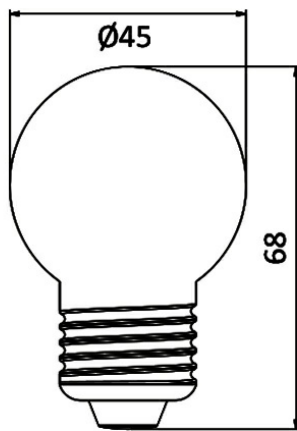

PRODUCT DATASHEET

MODEL NO BA90-00125

DESCRIPTION BRY-ADVANCE-1W-E27-G45-GRN-LED BULB

General Characteristics

Model No	:	BA90-00125
Main Family	:	Bulbs & Tubes
Sub Family	:	G45 Bulbs
Type	:	G45
Lamp Shape	:	Non-Directional
Dimmable	:	Not-Dimmable
Light Source	:	LED
Socket	:	E27
Warranty	:	2 years
Class	:	Class II
IP	:	IP20

Electrical Characteristics

Lifetime	:	15000 h
Voltage	:	220-240V
Power Factor	:	>0,5
Material	:	PC
Working Temperature	:	-20 C+40 C
Frequency	:	50-60 Hz
Current	:	8 mA

Package Informations

N.W.	:	1,52 kgs
G.W.	:	3,45 kgs
PCS/CTN	:	200 pcs
Length	:	470 mm
Width	:	470 mm
Height	:	165 mm
EAN	:	5949097709456

Product Characteristics

Wattage	:	1 w
Color Temperature	:	Green
Quse Lumen	:	80 lm
Color Rendering Index (CRI)	:	>80
Beam Angle	:	180° Degrees
Equivalent	:	10 w

Dimensions & Weight

Diameter	:	45 mm
P. Height	:	68 mm
Weight	:	7,6 gr