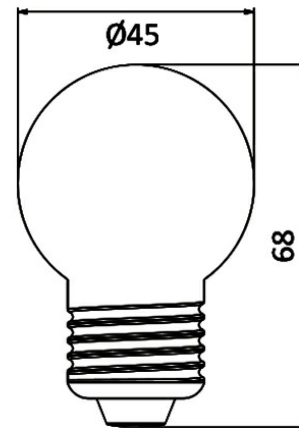

PRODUCT DATASHEET

MODEL NO BA90-00124

DESCRIPTION BRY-ADVANCE-1W-E27-G45-RED-LED BULB

General Characteristics

Model No	:	BA90-00124
Main Family	:	Bulbs & Tubes
Sub Family	:	G45 Bulbs
Type	:	G45
Lamp Shape	:	Non-Directional
Dimmable	:	Not-Dimmable
Light Source	:	LED
Socket	:	E27
Warranty	:	2 years
Class	:	Class II
IP	:	IP20

Electrical Characteristics

Lifetime	:	15000 h
Voltage	:	220-240V
Power Factor	:	>0,5
Material	:	PC
Working Temperature	:	-20 C+40 C
Frequency	:	50-60 Hz
Current	:	8 mA

Package Informations

N.W.	:	1,52 kgs
G.W.	:	3,45 kgs
PCS/CTN	:	200 pcs
Length	:	470 mm
Width	:	470 mm
Height	:	165 mm
EAN	:	5949097709449

Product Characteristics

Wattage	:	1 w
Color Temperature	:	Red
Quse Lumen	:	80 lm
Color Rendering Index (CRI)	:	>80
Beam Angle	:	180° Degrees
Equivalent	:	10 w

Dimensions & Weight

Diameter	:	45 mm
P. Height	:	68 mm
Weight	:	7,6 gr