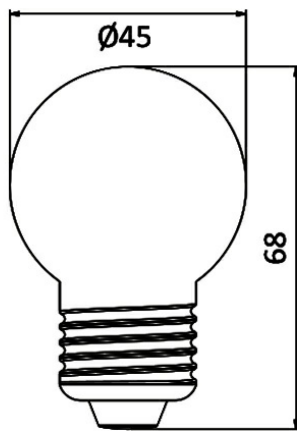

PRODUCT DATASHEET

MODEL NO BA90-00124

DESCRIPTION BRY-ADVANCE-1W-E27-G45-RED-LED BULB

General Characteristics

Model No	:	BA90-00124
Main Family	:	Bulbs & Tubes
Sub Family	:	G45 Bulbs
Type	:	G45
Lamp Shape	:	Non-Directional
Dimmable	:	Not-Dimmable
Light Source	:	LED
Socket	:	E27
Warranty	:	2 years
Class	:	Class II
IP	:	IP20

Electrical Characteristics

Lifetime	:	15000 h
Voltage	:	220-240V
Power Factor	:	>0,5
Material	:	PC
Working Temperature	:	-20 C+40 C
Frequency	:	50-60 Hz
Current	:	8 mA

Package Informations

N.W.	:	1,52 kgs
G.W.	:	3,45 kgs
PCS/CTN	:	200 pcs
Length	:	470 mm
Width	:	470 mm
Height	:	165 mm
EAN	:	5949097709449

Product Characteristics

Wattage	:	1 w
Color Temperature	:	Red
Quse Lumen	:	80 lm
Color Rendering Index (CRI)	:	>80
Beam Angle	:	180° Degrees
Equivalent	:	10 w

Dimensions & Weight

Diameter	:	45 mm
P. Height	:	68 mm
Weight	:	7,6 gr