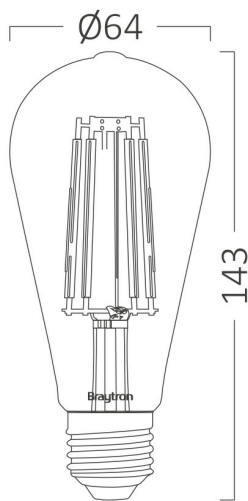

PRODUCT DATASHEET

MODEL NO BA46-00720

DESCRIPTION BRY-ADVANCE-7W-E27-ST64-CLR-3000K-LED BULB

General Characteristics

Model No	:	BA46-00720
Main Family	:	Bulbs & Tubes
Sub Family	:	Filament Bulbs
Type	:	ST64
Lamp Shape	:	Non-Directional
Dimmable	:	Not-Dimmable
Light Source	:	LED
Socket	:	E27
Warranty	:	2 years
Class	:	Class II
IP	:	IP20

Electrical Characteristics

Lifetime	:	15000 h
Voltage	:	220-240V
Power Factor	:	>0,5
Material	:	Glass
Working Temperature	:	-20 C+40 C
Frequency	:	50-60 Hz
Current	:	58 mA

Package Informations

N.W.	:	2,20 kgs
G.W.	:	4,10 kgs
PCS/CTN	:	50 pcs
Length	:	355 mm
Width	:	355 mm
Height	:	330 mm
EAN	:	5949097721434

Product Characteristics

Wattage	:	7 w
Color Temperature	:	3000K
Quse Lumen	:	806 lm
Color Rendering Index (CRI)	:	>80
Energy Efficiency Level	:	E
Beam Angle	:	360° Degrees
Equivalent	:	60 w
Color Category	:	Warm White

Dimensions & Weight

Diameter	:	64 mm
P. Height	:	143 mm
Weight	:	44 gr