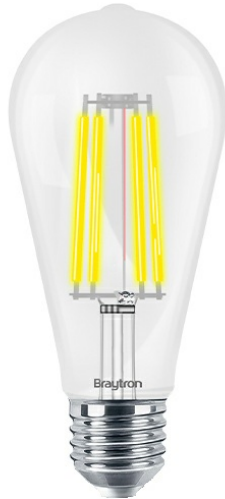

PRODUCT DATASHEET

MODEL NO BA46-00720

DESCRIPTION BRY-ADVANCE-7W-E27-ST64-CLR-3000K-LED BULB

General Characteristics

Model No	:	BA46-00720
Main Family	:	Bulbs & Tubes
Sub Family	:	Filament Bulbs
Type	:	ST64
Lamp Shape	:	Non-Directional
Dimmable	:	Not-Dimmable
Light Source	:	LED
Socket	:	E27
Warranty	:	2 years
Class	:	Class II
IP	:	IP20

Electrical Characteristics

Lifetime	:	15000 h
Voltage	:	220-240V
Power Factor	:	>0,5
Material	:	Glass
Working Temperature	:	-20 C+40 C
Frequency	:	50-60 Hz
Current	:	58 mA

Package Informations

N.W.	:	2,20 kgs
G.W.	:	4,10 kgs
PCS/CTN	:	50 pcs
Length	:	355 mm
Width	:	355 mm
Height	:	330 mm
EAN	:	5949097721434

Product Characteristics

Wattage	:	7 w
Color Temperature	:	3000K
Quse Lumen	:	806 lm
Color Rendering Index (CRI)	:	>80
Energy Efficiency Level	:	E
Beam Angle	:	360° Degrees
Equivalent	:	60 w
Color Category	:	Warm White

Dimensions & Weight

Diameter	:	64 mm
P. Height	:	143 mm
Weight	:	44 gr