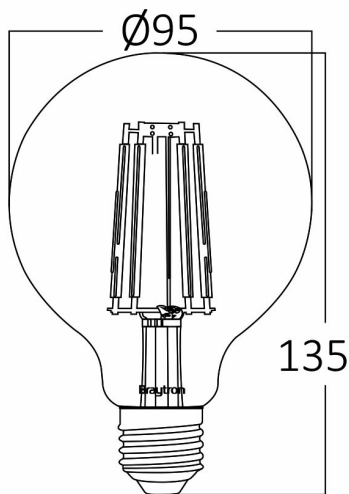

Braytron

PRODUCT DATASHEET

MODEL NO BA41-60820

DESCRIPTION BRY-ADVANCE-8W-E27-G95-CLR-DIM-3000K-BULB

BRAYTRON SRL

Bulavardul iuliu maniu, Nr.616, Sector 6, 061129, Bucuresti-ROMANIA

info@braytron.com

www.braytron.com