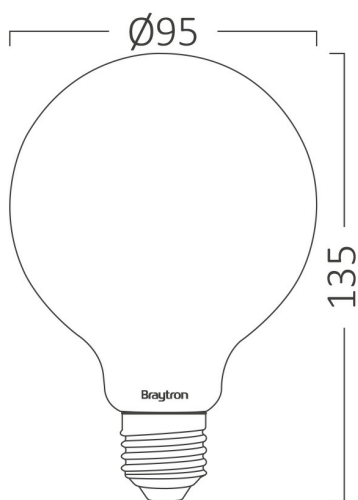

PRODUCT DATASHEET

MODEL NO BA41-30723

DESCRIPTION BRY-ADVANCE-7W-E27-G95-SFT-6500K-BULB

General Characteristics

Model No	:	BA41-30723
Main Family	:	Bulbs & Tubes
Sub Family	:	Filament Bulbs
Type	:	G95
Lamp Shape	:	Non-Directional
Dimmable	:	Not-Dimmable
Light Source	:	LED
Socket	:	E27
Warranty	:	2 years
Class	:	Class II
IP	:	IP20

Electrical Characteristics

Lifetime	:	15000 h
Voltage	:	220-240V
Power Factor	:	>0,5
Material	:	Glass
Working Temperature	:	-20 C+40 C
Frequency	:	50-60 Hz
Current	:	58 mA

Package Informations

N.W.	:	1,18 kgs
G.W.	:	2,50 kgs
PCS/CTN	:	20 pcs
Length	:	505 mm
Width	:	215 mm
Height	:	325 mm
EAN	:	5949097709647

Product Characteristics

Wattage	:	7 w
Color Temperature	:	6500K
Quse Lumen	:	806 lm
Color Rendering Index (CRI)	:	>80
Energy Efficiency Level	:	E
Beam Angle	:	300° Degrees
Equivalent	:	60 w
Color Category	:	Cool White

Dimensions & Weight

Diameter	:	95 mm
P. Height	:	135 mm
Weight	:	59 gr