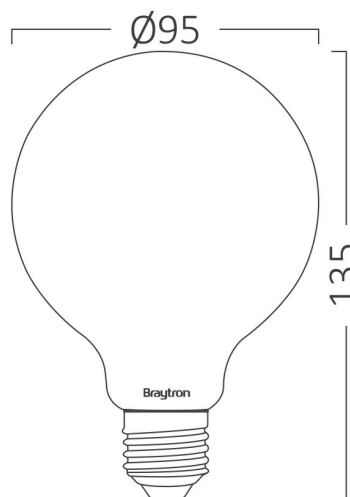

PRODUCT DATASHEET

MODEL NO BA41-30723

DESCRIPTION BRY-ADVANCE-7W-E27-G95-SFT-6500K-BULB

General Characteristics

Model No	:	BA41-30723
Main Family	:	Bulbs & Tubes
Sub Family	:	Filament Bulbs
Type	:	G95
Lamp Shape	:	Non-Directional
Dimmable	:	Not-Dimmable
Light Source	:	LED
Socket	:	E27
Warranty	:	2 years
Class	:	Class II
IP	:	IP20

Electrical Characteristics

Lifetime	:	15000 h
Voltage	:	220-240V
Power Factor	:	>0,5
Material	:	Glass
Working Temperature	:	-20 C+40 C
Frequency	:	50-60 Hz
Current	:	58 mA

Package Informations

N.W.	:	1,18 kgs
G.W.	:	2,50 kgs
PCS/CTN	:	20 pcs
Length	:	505 mm
Width	:	215 mm
Height	:	325 mm
EAN	:	5949097709647

Product Characteristics

Wattage	:	7 w
Color Temperature	:	6500K
Quse Lumen	:	806 lm
Color Rendering Index (CRI)	:	>80
Energy Efficiency Level	:	E
Beam Angle	:	300° Degrees
Equivalent	:	60 w
Color Category	:	Cool White

Dimensions & Weight

Diameter	:	95 mm
P. Height	:	135 mm
Weight	:	59 gr