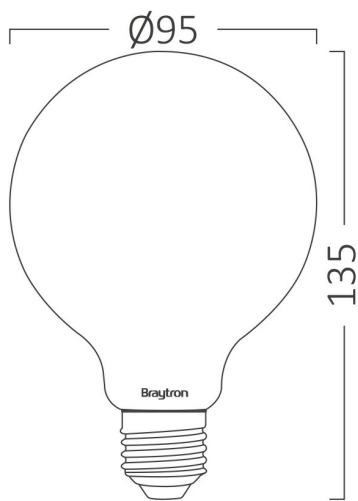

PRODUCT DATASHEET

MODEL NO BA41-30720

DESCRIPTION BRY-ADVANCE-7W-E27-G95-SFT-3000K-BULB

General Characteristics

Model No	:	BA41-30720
Main Family	:	Bulbs & Tubes
Sub Family	:	Filament Bulbs
Type	:	G95
Lamp Shape	:	Non-Directional
Dimmable	:	Not-Dimmable
Light Source	:	LED
Socket	:	E27
Warranty	:	2 years
Class	:	Class II
IP	:	IP20

Electrical Characteristics

Lifetime	:	15000 h
Voltage	:	220-240V
Power Factor	:	>0,5
Material	:	Glass
Working Temperature	:	-20 C+40 C
Frequency	:	50-60 Hz
Current	:	58 mA

Package Informations

N.W.	:	1,18 kgs
G.W.	:	2,50 kgs
PCS/CTN	:	20 pcs
Length	:	505 mm
Width	:	215 mm
Height	:	325 mm
EAN	:	5949097709630

Product Characteristics

Wattage	:	7 w
Color Temperature	:	3000K
Quse Lumen	:	806 lm
Color Rendering Index (CRI)	:	>80
Energy Efficiency Level	:	E
Beam Angle	:	300° Degrees
Equivalent	:	60 w
Color Category	:	Warm White

Dimensions & Weight

Diameter	:	95 mm
P. Height	:	135 mm
Weight	:	59 gr