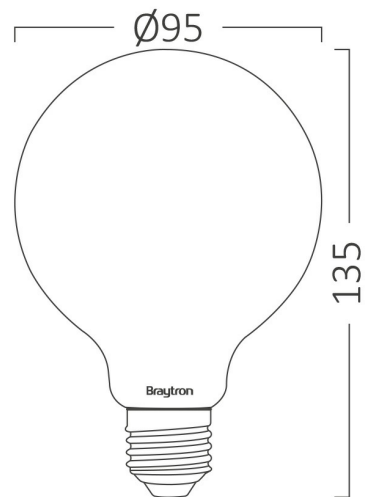

PRODUCT DATASHEET

MODEL NO BA41-30720

DESCRIPTION BRY-ADVANCE-7W-E27-G95-SFT-3000K-BULB

General Characteristics

Model No	:	BA41-30720
Main Family	:	Bulbs & Tubes
Sub Family	:	Filament Bulbs
Type	:	G95
Lamp Shape	:	Non-Directional
Dimmable	:	Not-Dimmable
Light Source	:	LED
Socket	:	E27
Warranty	:	2 years
Class	:	Class II
IP	:	IP20

Electrical Characteristics

Lifetime	:	15000 h
Voltage	:	220-240V
Power Factor	:	>0,5
Material	:	Glass
Working Temperature	:	-20 C+40 C
Frequency	:	50-60 Hz
Current	:	58 mA

Package Informations

N.W.	:	1,18 kgs
G.W.	:	2,50 kgs
PCS/CTN	:	20 pcs
Length	:	505 mm
Width	:	215 mm
Height	:	325 mm
EAN	:	5949097709630

Product Characteristics

Wattage	:	7 w
Color Temperature	:	3000K
Quse Lumen	:	806 lm
Color Rendering Index (CRI)	:	>80
Energy Efficiency Level	:	E
Beam Angle	:	300° Degrees
Equivalent	:	60 w
Color Category	:	Warm White

Dimensions & Weight

Diameter	:	95 mm
P. Height	:	135 mm
Weight	:	59 gr