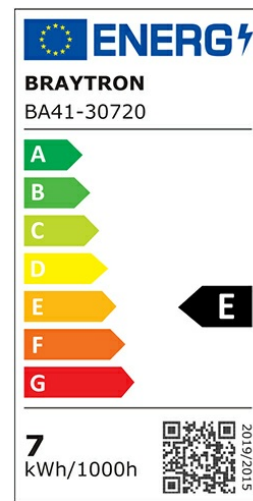

PRODUCT DATASHEET

MODEL NO BA41-30720

DESCRIPTION BRY-ADVANCE-7W-E27-G95-SFT-3000K-BULB

General Characteristics

Model No	:	BA41-30720
Main Family	:	Bulbs & Tubes
Sub Family	:	Filament Bulbs
Type	:	G95
Lamp Shape	:	Non-Directional
Dimmable	:	Not-Dimmable
Light Source	:	LED
Socket	:	E27
Warranty	:	2 years
Class	:	Class II
IP	:	IP20

Electrical Characteristics

Lifetime	:	15000 h
Voltage	:	220-240V
Power Factor	:	>0,5
Material	:	Glass
Working Temperature	:	-20 C+40 C
Frequency	:	50-60 Hz
Current	:	58 mA

Package Informations

N.W.	:	1,18 kgs
G.W.	:	2,50 kgs
PCS/CTN	:	20 pcs
Length	:	505 mm
Width	:	215 mm
Height	:	325 mm
EAN	:	5949097709630

Product Characteristics

Wattage	:	7 w
Color Temperature	:	3000K
Quse Lumen	:	806 lm
Color Rendering Index (CRI)	:	>80
Energy Efficiency Level	:	E
Beam Angle	:	300° Degrees
Equivalent	:	60 w
Color Category	:	Warm White

Dimensions & Weight

Diameter	:	95 mm
P. Height	:	135 mm
Weight	:	59 gr