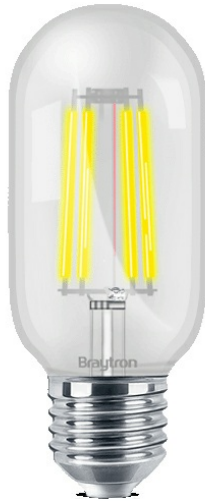

Braytron

PRODUCT DATASHEET

MODEL NO BA39-00420

DESCRIPTION BRY-ADVANCE-4W-E27-T45-CLR-3000K-LED BULB

BRAYTRON SRL

Bulavardul iuliu maniu, Nr.616, Sector 6, 061129, Bucuresti-ROMANIA

info@braytron.com

www.braytron.com

General Characteristics

Model No	:	BA39-00420
Main Family	:	Bulbs & Tubes
Sub Family	:	Filament Bulbs
Type	:	T45
Lamp Shape	:	Non-Directional
Dimmable	:	Not-Dimmable
Light Source	:	LED
Socket	:	E27
Warranty	:	2 years
Class	:	Class II
IP	:	IP20

Product Characteristics

Wattage	:	4 w
Color Temperature	:	3000K
Quse Lumen	:	470 lm
Color Rendering Index (CRI)	:	>80
Energy Efficiency Level	:	E
Beam Angle	:	300° Degrees
Equivalent	:	40 w
Color Category	:	Warm White

Dimensions & Weight

Diameter	:	45 mm
P. Height	:	110 mm
Weight	:	28 gr