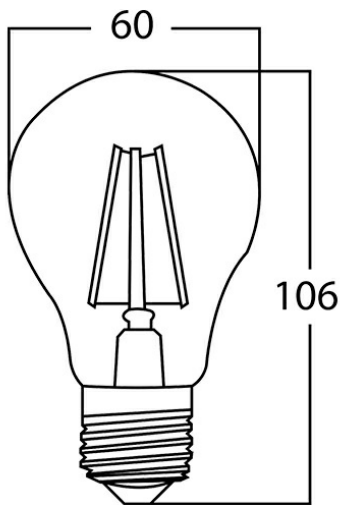

PRODUCT DATASHEET

MODEL NO BA38-60820

DESCRIPTION BRY-ADVANCE-8W-E27-A60-CLR-DIM-3000K-BULB

General Characteristics

Model No	:	BA38-60820
Main Family	:	Bulbs & Tubes
Sub Family	:	Filament Bulbs
Type	:	A60
Lamp Shape	:	Non-Directional
Dimmable	:	Dimmable
Light Source	:	LED
Socket	:	E27
Warranty	:	2 years
Class	:	Class II
IP	:	IP20

Electrical Characteristics

Lifetime	:	15000 h
Voltage	:	220-240V
Power Factor	:	>0,7
Material	:	Glass
Working Temperature	:	-20 C+40 C
Frequency	:	50-60 Hz
Current	:	39 mA

Package Informations

N.W.	:	2,90 kgs
G.W.	:	5,30 kgs
PCS/CTN	:	100 pcs
Length	:	645 mm
Width	:	325 mm
Height	:	270 mm
EAN	:	5949097720154

Product Characteristics

Wattage	:	8 w
Color Temperature	:	3000K
Quse Lumen	:	806 lm
Color Rendering Index (CRI)	:	>80
Energy Efficiency Level	:	F
Beam Angle	:	300° Degrees
Equivalent	:	60 w
Color Category	:	Warm White

Dimensions & Weight

Diameter	:	60 mm
P. Height	:	106 mm
Weight	:	29 gr