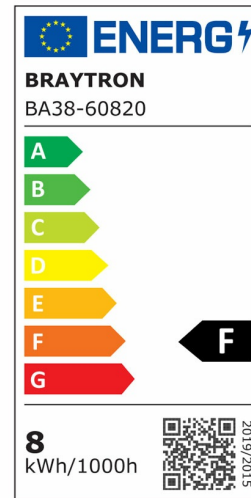

PRODUCT DATASHEET

MODEL NO BA38-60820

DESCRIPTION BRY-ADVANCE-8W-E27-A60-CLR-DIM-3000K-BULB

General Characteristics

Model No	:	BA38-60820
Main Family	:	Bulbs & Tubes
Sub Family	:	Filament Bulbs
Type	:	A60
Lamp Shape	:	Non-Directional
Dimmable	:	Dimmable
Light Source	:	LED
Socket	:	E27
Warranty	:	2 years
Class	:	Class II
IP	:	IP20

Electrical Characteristics

Lifetime	:	15000 h
Voltage	:	220-240V
Power Factor	:	>0,7
Material	:	Glass
Working Temperature	:	-20 C+40 C
Frequency	:	50-60 Hz
Current	:	39 mA

Package Informations

N.W.	:	2,90 kgs
G.W.	:	5,30 kgs
PCS/CTN	:	100 pcs
Length	:	645 mm
Width	:	325 mm
Height	:	270 mm
EAN	:	5949097720154

Product Characteristics

Wattage	:	8 w
Color Temperature	:	3000K
Quse Lumen	:	806 lm
Color Rendering Index (CRI)	:	>80
Energy Efficiency Level	:	F
Beam Angle	:	300° Degrees
Equivalent	:	60 w
Color Category	:	Warm White

Dimensions & Weight

Diameter	:	60 mm
P. Height	:	106 mm
Weight	:	29 gr