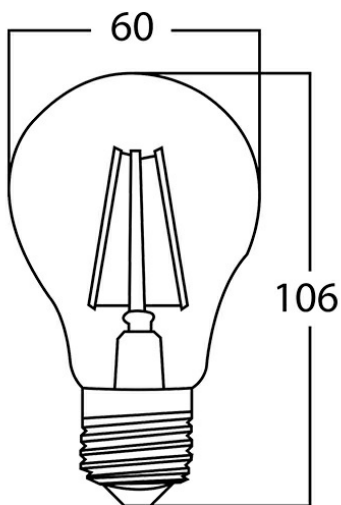

Braytron

PRODUCT DATASHEET

MODEL NO BA38-60820

DESCRIPTION BRY-ADVANCE-8W-E27-A60-CLR-DIM-3000K-BULB

BRAYTRON SRL

Bulavardul iuliu maniu, Nr.616, Sector 6, 061129, Bucuresti-ROMANIA

info@braytron.com

www.braytron.com