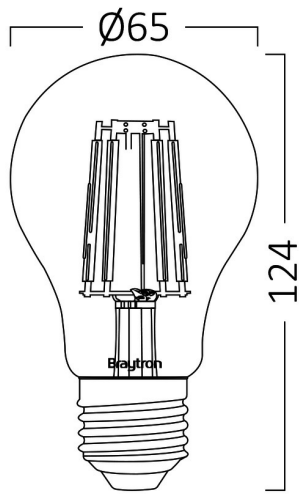

PRODUCT DATASHEET

MODEL NO BA38-01320

DESCRIPTION BRY-ADVANCE-13W-E27-A65-CLR-3000K-LED BULB

General Characteristics

Model No	:	BA38-01320
Main Family	:	Bulbs & Tubes
Sub Family	:	Filament Bulbs
Type	:	A65
Lamp Shape	:	Non-Directional
Dimmable	:	Not-Dimmable
Light Source	:	LED
Socket	:	E27
Warranty	:	2 years
Class	:	Class II
IP	:	IP20

Electrical Characteristics

Lifetime	:	15000 h
Voltage	:	220-240V
Power Factor	:	>0,5
Material	:	Glass
Working Temperature	:	-20 C+40 C
Frequency	:	50-60 Hz
Current	:	86 mA

Package Informations

N.W.	:	4,47 kgs
G.W.	:	7,20 kgs
PCS/CTN	:	100 pcs
Length	:	705 mm
Width	:	360 mm
Height	:	290 mm
EAN	:	5949097738364

Product Characteristics

Wattage	:	13 w
Color Temperature	:	3000K
Quse Lumen	:	1520 lm
Color Rendering Index (CRI)	:	>80
Energy Efficiency Level	:	E
Beam Angle	:	300° Degrees
Equivalent	:	100 w
Color Category	:	Warm White

Dimensions & Weight

Diameter	:	65 mm
P. Height	:	124 mm
Weight	:	45 gr