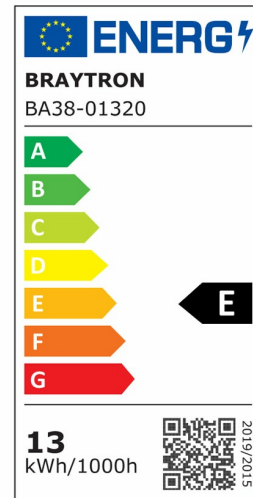

PRODUCT DATASHEET

MODEL NO BA38-01320

DESCRIPTION BRY-ADVANCE-13W-E27-A65-CLR-3000K-LED BULB

General Characteristics

Model No	:	BA38-01320
Main Family	:	Bulbs & Tubes
Sub Family	:	Filament Bulbs
Type	:	A65
Lamp Shape	:	Non-Directional
Dimmable	:	Not-Dimmable
Light Source	:	LED
Socket	:	E27
Warranty	:	2 years
Class	:	Class II
IP	:	IP20

Electrical Characteristics

Lifetime	:	15000 h
Voltage	:	220-240V
Power Factor	:	>0,5
Material	:	Glass
Working Temperature	:	-20 C+40 C
Frequency	:	50-60 Hz
Current	:	86 mA

Package Informations

N.W.	:	4,47 kgs
G.W.	:	7,20 kgs
PCS/CTN	:	100 pcs
Length	:	705 mm
Width	:	360 mm
Height	:	290 mm
EAN	:	5949097738364

Product Characteristics

Wattage	:	13 w
Color Temperature	:	3000K
Quse Lumen	:	1520 lm
Color Rendering Index (CRI)	:	>80
Energy Efficiency Level	:	E
Beam Angle	:	300° Degrees
Equivalent	:	100 w
Color Category	:	Warm White

Dimensions & Weight

Diameter	:	65 mm
P. Height	:	124 mm
Weight	:	45 gr