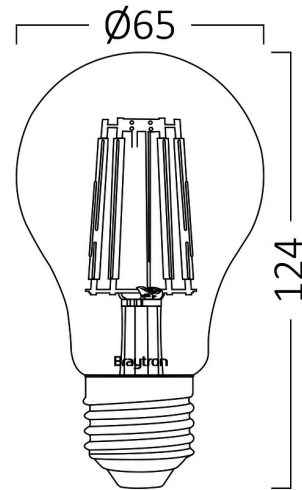

PRODUCT DATASHEET

MODEL NO BA38-01320

DESCRIPTION BRY-ADVANCE-13W-E27-A65-CLR-3000K-LED BULB

General Characteristics

Model No	:	BA38-01320
Main Family	:	Bulbs & Tubes
Sub Family	:	Filament Bulbs
Type	:	A65
Lamp Shape	:	Non-Directional
Dimmable	:	Not-Dimmable
Light Source	:	LED
Socket	:	E27
Warranty	:	2 years
Class	:	Class II
IP	:	IP20

Electrical Characteristics

Lifetime	:	15000 h
Voltage	:	220-240V
Power Factor	:	>0,5
Material	:	Glass
Working Temperature	:	-20 C+40 C
Frequency	:	50-60 Hz
Current	:	86 mA

Package Informations

N.W.	:	4,47 kgs
G.W.	:	7,20 kgs
PCS/CTN	:	100 pcs
Length	:	705 mm
Width	:	360 mm
Height	:	290 mm
EAN	:	5949097738364

Product Characteristics

Wattage	:	13 w
Color Temperature	:	3000K
Quse Lumen	:	1520 lm
Color Rendering Index (CRI)	:	>80
Energy Efficiency Level	:	E
Beam Angle	:	300° Degrees
Equivalent	:	100 w
Color Category	:	Warm White

Dimensions & Weight

Diameter	:	65 mm
P. Height	:	124 mm
Weight	:	45 gr