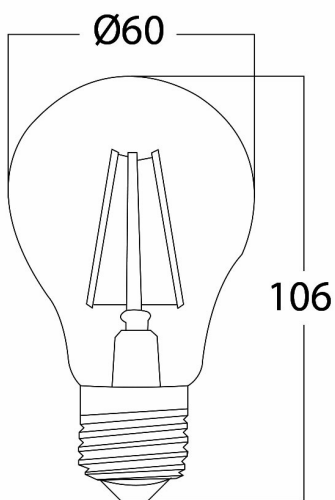

PRODUCT DATASHEET

MODEL NO BA38-00920

DESCRIPTION BRY-ADVANCE-9W-E27-A60-CLR-3000K-LED BULB

General Characteristics

Model No	:	BA38-00920
Main Family	:	Bulbs & Tubes
Sub Family	:	Filament Bulbs
Type	:	A60
Lamp Shape	:	Non-Directional
Dimmable	:	Not-Dimmable
Light Source	:	LED
Socket	:	E27
Warranty	:	2 years
Class	:	Class II
IP	:	IP20

Electrical Characteristics

Lifetime	:	15000 h
Voltage	:	220-240V
Power Factor	:	>0,5
Material	:	Glass
Working Temperature	:	-20 C+40 C
Frequency	:	50-60 Hz
Current	:	64 mA

Package Informations

N.W.	:	2,90 kgs
G.W.	:	5,50 kgs
PCS/CTN	:	100 pcs
Length	:	645 mm
Width	:	325 mm
Height	:	270 mm
EAN	:	5949097725975

Product Characteristics

Wattage	:	9 w
Color Temperature	:	3000K
Quse Lumen	:	1055 lm
Color Rendering Index (CRI)	:	>80
Energy Efficiency Level	:	E
Beam Angle	:	300° Degrees
Equivalent	:	75 w
Color Category	:	Warm White

Dimensions & Weight

Diameter	:	60 mm
P. Height	:	106 mm
Weight	:	29 gr