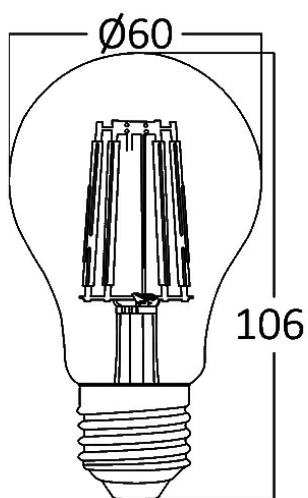

PRODUCT DATASHEET

MODEL NO BA38-00723

DESCRIPTION BRY-ADVANCE-7W-E27-A60-CLR-6500K-LED BULB

General Characteristics

Model No	:	BA38-00723
Main Family	:	Bulbs & Tubes
Sub Family	:	Filament Bulbs
Type	:	A60
Lamp Shape	:	Non-Directional
Dimmable	:	Not-Dimmable
Light Source	:	LED
Socket	:	E27
Warranty	:	2 years
Class	:	Class II
IP	:	IP20

Electrical Characteristics

Lifetime	:	15000 h
Voltage	:	220-240V
Power Factor	:	>0,5
Material	:	Glass
Working Temperature	:	-20 C+40 C
Frequency	:	50-60 Hz
Current	:	58 mA

Package Informations

N.W.	:	2,80 kgs
G.W.	:	5,20 kgs
PCS/CTN	:	100 pcs
Length	:	645 mm
Width	:	325 mm
Height	:	270 mm
EAN	:	5949097706882

Product Characteristics

Wattage	:	7 w
Color Temperature	:	6500K
Quse Lumen	:	806 lm
Color Rendering Index (CRI)	:	>80
Energy Efficiency Level	:	E
Beam Angle	:	300° Degrees
Equivalent	:	60 w
Color Category	:	Cool White

Dimensions & Weight

Diameter	:	60 mm
P. Height	:	106 mm
Weight	:	28 gr