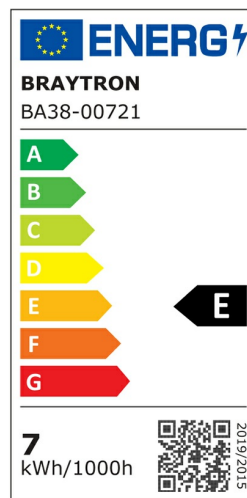

PRODUCT DATASHEET

MODEL NO BA38-00721

DESCRIPTION BRY-ADVANCE-7W-E27-A60-CLR-4000K-LED BULB

General Characteristics

Model No	:	BA38-00721
Main Family	:	Bulbs & Tubes
Sub Family	:	Filament Bulbs
Type	:	A60
Lamp Shape	:	Non-Directional
Dimmable	:	Not-Dimmable
Light Source	:	LED
Socket	:	E27
Warranty	:	2 years
Class	:	Class II
IP	:	IP20

Electrical Characteristics

Lifetime	:	15000 h
Voltage	:	220-240V
Power Factor	:	>0,5
Material	:	Glass
Working Temperature	:	-20 C+40 C
Frequency	:	50-60 Hz
Current	:	58 mA

Package Informations

N.W.	:	2,80 kgs
G.W.	:	5,20 kgs
PCS/CTN	:	100 pcs
Length	:	645 mm
Width	:	325 mm
Height	:	270 mm
EAN	:	5949097736308

Product Characteristics

Wattage	:	7 w
Color Temperature	:	4000K
Quse Lumen	:	806 lm
Color Rendering Index (CRI)	:	>80
Energy Efficiency Level	:	E
Beam Angle	:	300° Degrees
Equivalent	:	60 w
Color Category	:	Natural White

Dimensions & Weight

Diameter	:	60 mm
P. Height	:	106 mm
Weight	:	28 gr