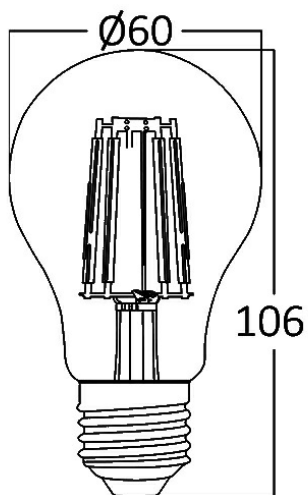

PRODUCT DATASHEET

MODEL NO BA38-00721

DESCRIPTION BRY-ADVANCE-7W-E27-A60-CLR-4000K-LED BULB

General Characteristics

Model No	:	BA38-00721
Main Family	:	Bulbs & Tubes
Sub Family	:	Filament Bulbs
Type	:	A60
Lamp Shape	:	Non-Directional
Dimmable	:	Not-Dimmable
Light Source	:	LED
Socket	:	E27
Warranty	:	2 years
Class	:	Class II
IP	:	IP20

Electrical Characteristics

Lifetime	:	15000 h
Voltage	:	220-240V
Power Factor	:	>0,5
Material	:	Glass
Working Temperature	:	-20 C+40 C
Frequency	:	50-60 Hz
Current	:	58 mA

Package Informations

N.W.	:	2,80 kgs
G.W.	:	5,20 kgs
PCS/CTN	:	100 pcs
Length	:	645 mm
Width	:	325 mm
Height	:	270 mm
EAN	:	5949097736308

Product Characteristics

Wattage	:	7 w
Color Temperature	:	4000K
Quse Lumen	:	806 lm
Color Rendering Index (CRI)	:	>80
Energy Efficiency Level	:	E
Beam Angle	:	300° Degrees
Equivalent	:	60 w
Color Category	:	Natural White

Dimensions & Weight

Diameter	:	60 mm
P. Height	:	106 mm
Weight	:	28 gr