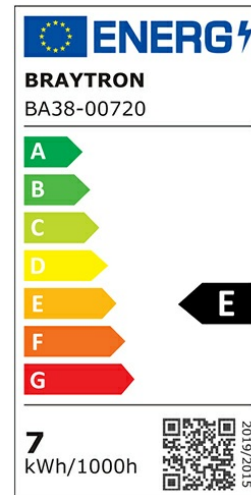

## PRODUCT DATASHEET

MODEL NO BA38-00720

DESCRIPTION BRY-ADVANCE-7W-E27-A60-CLR-3000K-LED BULB

### Electrical Characteristics

Lifetime	:	15000 h
Voltage	:	220-240V
Power Factor	:	>0,5
Material	:	Glass
Working Temperature	:	-20 C+40 C
Frequency	:	50-60 Hz
Current	:	58 mA

### Product Characteristics

Wattage	:	7 w
Color Temperature	:	3000K
Quse Lumen	:	806 lm
Color Rendering Index (CRI)	:	>80
Energy Efficiency Level	:	E
Beam Angle	:	300° Degrees
Equivalent	:	60 w
Color Category	:	Warm White

### Dimensions & Weight

Diameter	:	60 mm
P. Height	:	106 mm
Weight	:	28 gr