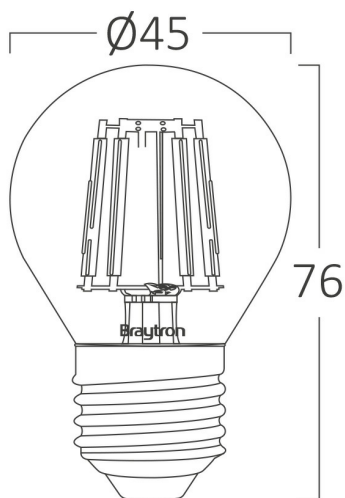

PRODUCT DATASHEET

MODEL NO BA37-00620

DESCRIPTION BRY-ADVANCE-6W-E27-G45-CLR-3000K-LED BULB

General Characteristics

Model No	:	BA37-00620
Main Family	:	Bulbs & Tubes
Sub Family	:	Filament Bulbs
Type	:	G45
Lamp Shape	:	Non-Directional
Dimmable	:	Not-Dimmable
Light Source	:	LED
Socket	:	E27
Warranty	:	2 years
Class	:	Class II
IP	:	IP20

Electrical Characteristics

Lifetime	:	15000 h
Voltage	:	220-240V
Power Factor	:	>0,5
Material	:	Glass
Working Temperature	:	-20 C+40 C
Frequency	:	50-60 Hz
Current	:	41 mA

Package Informations

N.W.	:	1,70 kgs
G.W.	:	3,10 kgs
PCS/CTN	:	100 pcs
Length	:	480 mm
Width	:	255 mm
Height	:	205 mm
EAN	:	5949097721403

Product Characteristics

Wattage	:	6 w
Color Temperature	:	3000K
Quse Lumen	:	630 lm
Color Rendering Index (CRI)	:	>80
Energy Efficiency Level	:	F
Beam Angle	:	300° Degrees
Equivalent	:	50 w
Color Category	:	Warm White

Dimensions & Weight

Diameter	:	45 mm
P. Height	:	76 mm
Weight	:	17 gr