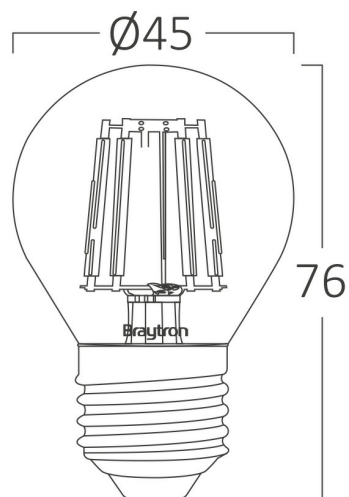

PRODUCT DATASHEET

MODEL NO BA37-00620

DESCRIPTION BRY-ADVANCE-6W-E27-G45-CLR-3000K-LED BULB

General Characteristics

Model No	:	BA37-00620
Main Family	:	Bulbs & Tubes
Sub Family	:	Filament Bulbs
Type	:	G45
Lamp Shape	:	Non-Directional
Dimmable	:	Not-Dimmable
Light Source	:	LED
Socket	:	E27
Warranty	:	2 years
Class	:	Class II
IP	:	IP20

Electrical Characteristics

Lifetime	:	15000 h
Voltage	:	220-240V
Power Factor	:	>0,5
Material	:	Glass
Working Temperature	:	-20 C+40 C
Frequency	:	50-60 Hz
Current	:	41 mA

Package Informations

N.W.	:	1,70 kgs
G.W.	:	3,10 kgs
PCS/CTN	:	100 pcs
Length	:	480 mm
Width	:	255 mm
Height	:	205 mm
EAN	:	5949097721403

Product Characteristics

Wattage	:	6 w
Color Temperature	:	3000K
Quse Lumen	:	630 lm
Color Rendering Index (CRI)	:	>80
Energy Efficiency Level	:	F
Beam Angle	:	300° Degrees
Equivalent	:	50 w
Color Category	:	Warm White

Dimensions & Weight

Diameter	:	45 mm
P. Height	:	76 mm
Weight	:	17 gr