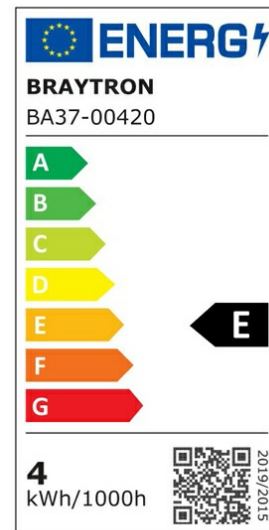

Braytron

PRODUCT DATASHEET

MODEL NO BA37-00420

DESCRIPTION BRY-ADVANCE-4W-E27-G45-CLR-3000K-LED BULB

BRAYTRON SRL

Bulavardul Iuliu Maniu, Nr.616, Sector 6, 061129, Bucuresti-ROMANIA

info@braytron.com

www.braytron.com