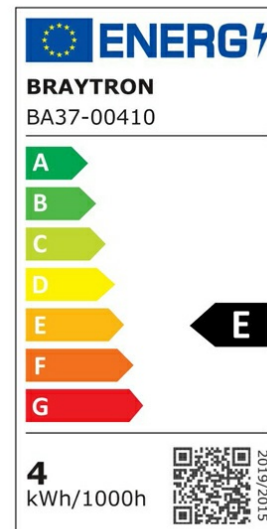

PRODUCT DATASHEET

MODEL NO BA37-00410

DESCRIPTION BRY-ADVANCE-4W-E14-P45-CLR-3000K-LED BULB

General Characteristics

Model No	:	BA37-00410
Main Family	:	Bulbs & Tubes
Sub Family	:	Filament Bulbs
Type	:	P45
Lamp Shape	:	Non-Directional
Dimmable	:	Not-Dimmable
Light Source	:	LED
Socket	:	E14
Warranty	:	2 years
Class	:	Class II
IP	:	IP20

Electrical Characteristics

Lifetime	:	15000 h
Voltage	:	220-240V
Power Factor	:	>0,5
Material	:	Glass
Working Temperature	:	-20 C+40 C
Frequency	:	50-60 Hz
Current	:	35 mA

Package Informations

N.W.	:	1,40 kgs
G.W.	:	2,80 kgs
PCS/CTN	:	100 pcs
Length	:	480 mm
Width	:	255 mm
Height	:	205 mm
EAN	:	5949097704697

Product Characteristics

Wattage	:	4 w
Color Temperature	:	3000K
Quse Lumen	:	470 lm
Color Rendering Index (CRI)	:	>80
Energy Efficiency Level	:	E
Beam Angle	:	300° Degrees
Equivalent	:	40 w
Color Category	:	Warm White

Dimensions & Weight

Diameter	:	45 mm
P. Height	:	78 mm
Weight	:	14 gr