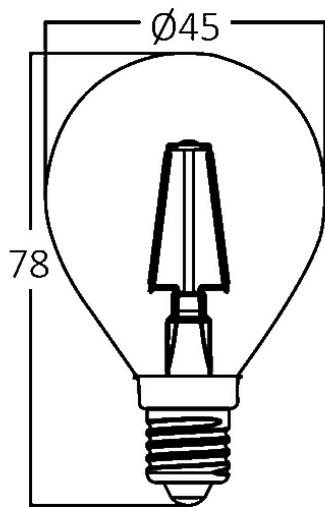

PRODUCT DATASHEET

MODEL NO BA37-00410

DESCRIPTION BRY-ADVANCE-4W-E14-P45-CLR-3000K-LED BULB

General Characteristics

Model No	:	BA37-00410
Main Family	:	Bulbs & Tubes
Sub Family	:	Filament Bulbs
Type	:	P45
Lamp Shape	:	Non-Directional
Dimmable	:	Not-Dimmable
Light Source	:	LED
Socket	:	E14
Warranty	:	2 years
Class	:	Class II
IP	:	IP20

Electrical Characteristics

Lifetime	:	15000 h
Voltage	:	220-240V
Power Factor	:	>0,5
Material	:	Glass
Working Temperature	:	-20 C+40 C
Frequency	:	50-60 Hz
Current	:	35 mA

Package Informations

N.W.	:	1,40 kgs
G.W.	:	2,80 kgs
PCS/CTN	:	100 pcs
Length	:	480 mm
Width	:	255 mm
Height	:	205 mm
EAN	:	5949097704697

Product Characteristics

Wattage	:	4 w
Color Temperature	:	3000K
Quse Lumen	:	470 lm
Color Rendering Index (CRI)	:	>80
Energy Efficiency Level	:	E
Beam Angle	:	300° Degrees
Equivalent	:	40 w
Color Category	:	Warm White

Dimensions & Weight

Diameter	:	45 mm
P. Height	:	78 mm
Weight	:	14 gr