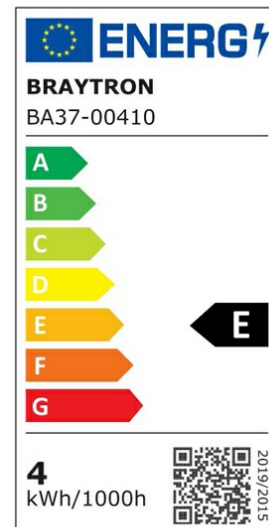

Braytron

PRODUCT DATASHEET

MODEL NO BA37-00410

DESCRIPTION BRY-ADVANCE-4W-E14-P45-CLR-3000K-LED BULB

BRAYTRON SRL

Bulavardul iuliu maniu, Nr.616, Sector 6, 061129, Bucuresti-ROMANIA

info@braytron.com

www.braytron.com