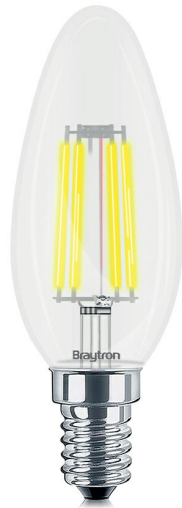

## PRODUCT DATASHEET

MODEL NO BA36-60410

DESCRIPTION BRY-ADVANCE-4W-E14-C35-CLR-DIM-3000K-LED BULB

BRAYTRON SRL

Bulavardul iuliu maniu, Nr.616, Sector 6, 061129, Bucuresti-ROMANIA

info@braytron.com

www.braytron.com

### General Characteristics

Model No	:	BA36-60410
Main Family	:	Bulbs & Tubes
Sub Family	:	Filament Bulbs
Type	:	C35
Lamp Shape	:	Non-Directional
Dimmable	:	Dimmable
Light Source	:	LED
Socket	:	E14
Warranty	:	2 Years
Class	:	CLASS II
IP	:	IP20

### Product Characteristics

Wattage	:	4 w
Color Temperature	:	3000K
Quse Lumen	:	470 lm
Color Rendering Index (CRI)	:	≥80
Energy Efficiency Level	:	E
Beam Angle	:	300°
Equivalent	:	40 w
Color Category	:	Warm White

### Dimensions & Weight

Diameter	:	35 mm
P. Height	:	100 mm
Weight	:	13 gr