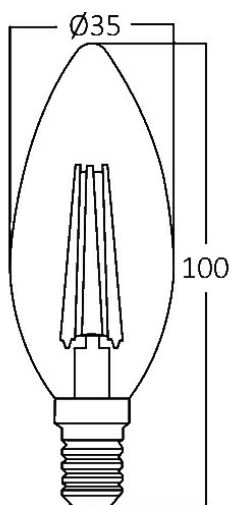

PRODUCT DATASHEET

MODEL NO BA36-60410

DESCRIPTION BRY-ADVANCE-4W-E14-C35-CLR-DIM-3000K-LED BULB

General Characteristics

Model No	:	BA36-60410
Main Family	:	Bulbs & Tubes
Sub Family	:	Filament Bulbs
Type	:	C35
Lamp Shape	:	Non-Directional
Dimmable	:	Dimmable
Light Source	:	LED
Socket	:	E14
Warranty	:	2 years
Class	:	Class II
IP	:	IP20

Electrical Characteristics

Lifetime	:	15000 h
Voltage	:	220-240V
Power Factor	:	>0,9
Material	:	Glass
Working Temperature	:	-20 C+40 C
Frequency	:	50-60 Hz
Current	:	19 mA

Package Informations

N.W.	:	1,40 kgs
G.W.	:	2,50 kgs
PCS/CTN	:	100 pcs
Length	:	380 mm
Width	:	205 mm
Height	:	240 mm
EAN	:	5949097706417

Product Characteristics

Wattage	:	4 w
Color Temperature	:	3000K
Quse Lumen	:	470 lm
Color Rendering Index (CRI)	:	>80
Energy Efficiency Level	:	E
Beam Angle	:	300° Degrees
Equivalent	:	40 w
Color Category	:	Warm White

Dimensions & Weight

Diameter	:	35 mm
P. Height	:	100 mm
Weight	:	14 gr