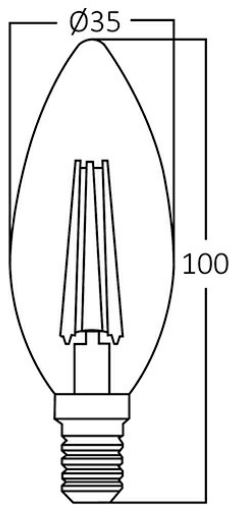

PRODUCT DATASHEET

MODEL NO BA36-00613

DESCRIPTION BRY-ADVANCE-6W-E14-C35-CLR-6500K-LED BULB

General Characteristics

Model No	:	BA36-00613
Main Family	:	Bulbs & Tubes
Sub Family	:	Filament Bulbs
Type	:	C35
Lamp Shape	:	Non-Directional
Dimmable	:	Not-Dimmable
Light Source	:	LED
Socket	:	E14
Warranty	:	2 years
Class	:	Class II
IP	:	IP20

Electrical Characteristics

Lifetime	:	15000 h
Voltage	:	220-240V
Power Factor	:	>0,5
Material	:	Glass
Working Temperature	:	-20 C+40 C
Frequency	:	50-60 Hz
Current	:	41 mA

Package Informations

N.W.	:	1,30 kgs
G.W.	:	2,50 kgs
PCS/CTN	:	100 pcs
Length	:	380 mm
Width	:	205 mm
Height	:	240 mm
EAN	:	5949097711275

Product Characteristics

Wattage	:	6 w
Color Temperature	:	6500K
Quse Lumen	:	630 lm
Color Rendering Index (CRI)	:	>80
Energy Efficiency Level	:	F
Beam Angle	:	300° Degrees
Equivalent	:	50 w
Color Category	:	Cool White

Dimensions & Weight

Diameter	:	35 mm
P. Height	:	100 mm
Weight	:	13 gr