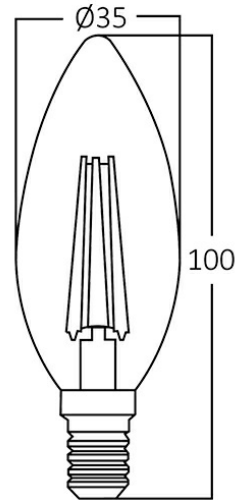

PRODUCT DATASHEET

MODEL NO BA36-00613

DESCRIPTION BRY-ADVANCE-6W-E14-C35-CLR-6500K-LED BULB

General Characteristics

Model No	:	BA36-00613
Main Family	:	Bulbs & Tubes
Sub Family	:	Filament Bulbs
Type	:	C35
Lamp Shape	:	Non-Directional
Dimmable	:	Not-Dimmable
Light Source	:	LED
Socket	:	E14
Warranty	:	2 years
Class	:	Class II
IP	:	IP20

Electrical Characteristics

Lifetime	:	15000 h
Voltage	:	220-240V
Power Factor	:	>0,5
Material	:	Glass
Working Temperature	:	-20 C+40 C
Frequency	:	50-60 Hz
Current	:	41 mA

Package Informations

N.W.	:	1,30 kgs
G.W.	:	2,50 kgs
PCS/CTN	:	100 pcs
Length	:	380 mm
Width	:	205 mm
Height	:	240 mm
EAN	:	5949097711275

Product Characteristics

Wattage	:	6 w
Color Temperature	:	6500K
Quse Lumen	:	630 lm
Color Rendering Index (CRI)	:	>80
Energy Efficiency Level	:	F
Beam Angle	:	300° Degrees
Equivalent	:	50 w
Color Category	:	Cool White

Dimensions & Weight

Diameter	:	35 mm
P. Height	:	100 mm
Weight	:	13 gr