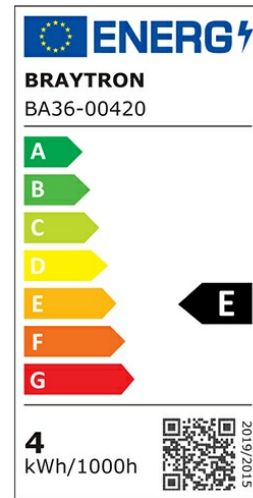

Braytron

PRODUCT DATASHEET

MODEL NO BA36-00420

DESCRIPTION BRY-ADVANCE-4W-E27-C35-CLR-3000K-LED BULB

BRAYTRON SRL

Bulavardul iuliu maniu, Nr.616, Sector 6, 061129, Bucuresti-ROMANIA

info@braytron.com

www.braytron.com

Page 1-2

General Characteristics

Model No	:	BA36-00420
Main Family	:	Bulbs & Tubes
Sub Family	:	Filament Bulbs
Type	:	C35
Lamp Shape	:	Non-Directional
Dimmable	:	Not-Dimmable
Light Source	:	LED
Socket	:	E27
Warranty	:	2 years
Class	:	Class II
IP	:	IP20

Electrical Characteristics

Lifetime	:	15000 h
Voltage	:	220-240V
Power Factor	:	>0,5
Material	:	Glass
Working Temperature	:	-20 C+40 C
Frequency	:	50-60 Hz
Current	:	35 mA

Package Informations

N.W.	:	1,60 kgs
G.W.	:	2,80 kgs
PCS/CTN	:	100 pcs
Length	:	380 mm
Width	:	205 mm
Height	:	240 mm
EAN	:	5949097707629

Product Characteristics

Wattage	:	4 w
Color Temperature	:	3000K
Quse Lumen	:	470 lm
Color Rendering Index (CRI)	:	>80
Energy Efficiency Level	:	E
Beam Angle	:	300° Degrees
Equivalent	:	40 w
Color Category	:	Warm White