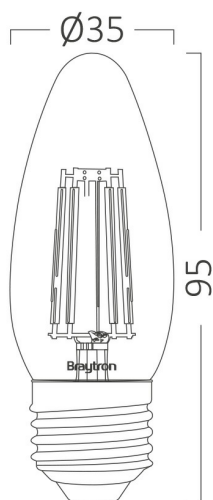

PRODUCT DATASHEET

MODEL NO BA36-00420

DESCRIPTION BRY-ADVANCE-4W-E27-C35-CLR-3000K-LED BULB

General Characteristics

Model No	:	BA36-00420
Main Family	:	Bulbs & Tubes
Sub Family	:	Filament Bulbs
Type	:	C35
Lamp Shape	:	Non-Directional
Dimmable	:	Not-Dimmable
Light Source	:	LED
Socket	:	E27
Warranty	:	2 years
Class	:	Class II
IP	:	IP20

Electrical Characteristics

Lifetime	:	15000 h
Voltage	:	220-240V
Power Factor	:	>0,5
Material	:	Glass
Working Temperature	:	-20 C+40 C
Frequency	:	50-60 Hz
Current	:	35 mA

Package Informations

N.W.	:	1,60 kgs
G.W.	:	2,80 kgs
PCS/CTN	:	100 pcs
Length	:	380 mm
Width	:	205 mm
Height	:	240 mm
EAN	:	5949097707629

Product Characteristics

Wattage	:	4 w
Color Temperature	:	3000K
Quse Lumen	:	470 lm
Color Rendering Index (CRI)	:	>80
Energy Efficiency Level	:	E
Beam Angle	:	300° Degrees
Equivalent	:	40 w
Color Category	:	Warm White

Dimensions & Weight

Diameter	:	35 mm
P. Height	:	95 mm
Weight	:	16 gr