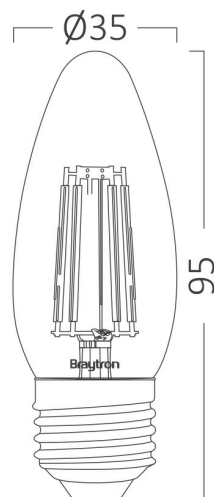

PRODUCT DATASHEET

MODEL NO BA36-00420

DESCRIPTION BRY-ADVANCE-4W-E27-C35-CLR-3000K-LED BULB

General Characteristics

Model No	:	BA36-00420
Main Family	:	Bulbs & Tubes
Sub Family	:	Filament Bulbs
Type	:	C35
Lamp Shape	:	Non-Directional
Dimmable	:	Not-Dimmable
Light Source	:	LED
Socket	:	E27
Warranty	:	2 years
Class	:	Class II
IP	:	IP20

Electrical Characteristics

Lifetime	:	15000 h
Voltage	:	220-240V
Power Factor	:	>0,5
Material	:	Glass
Working Temperature	:	-20 C+40 C
Frequency	:	50-60 Hz
Current	:	35 mA

Package Informations

N.W.	:	1,60 kgs
G.W.	:	2,80 kgs
PCS/CTN	:	100 pcs
Length	:	380 mm
Width	:	205 mm
Height	:	240 mm
EAN	:	5949097707629

Product Characteristics

Wattage	:	4 w
Color Temperature	:	3000K
Quse Lumen	:	470 lm
Color Rendering Index (CRI)	:	>80
Energy Efficiency Level	:	E
Beam Angle	:	300° Degrees
Equivalent	:	40 w
Color Category	:	Warm White

Dimensions & Weight

Diameter	:	35 mm
P. Height	:	95 mm
Weight	:	16 gr