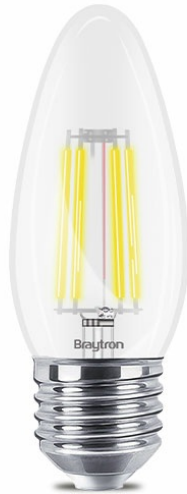

Braytron

PRODUCT DATASHEET

MODEL NO BA36-00420

DESCRIPTION BRY-ADVANCE-4W-E27-C35-CLR-3000K-LED BULB

BRAYTRON SRL

Bulavardul iuliu maniu, Nr.616, Sector 6, 061129, Bucuresti-ROMANIA

info@braytron.com

www.braytron.com

Page 1-2

General Characteristics

Model No	:	BA36-00420
Main Family	:	Bulbs & Tubes
Sub Family	:	Filament Bulbs
Type	:	C35
Lamp Shape	:	Non-Directional
Dimmable	:	Not-Dimmable
Light Source	:	LED
Socket	:	E27
Warranty	:	2 years
Class	:	Class II
IP	:	IP20

Product Characteristics

Wattage	:	4 w
Color Temperature	:	3000K
Quse Lumen	:	470 lm
Color Rendering Index (CRI)	:	>80
Energy Efficiency Level	:	E
Beam Angle	:	300° Degrees
Equivalent	:	40 w
Color Category	:	Warm White

Dimensions & Weight

Diameter	:	35 mm
P. Height	:	95 mm
Weight	:	16 gr