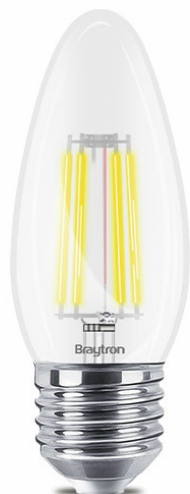

PRODUCT DATASHEET

MODEL NO BA36-00420

DESCRIPTION BRY-ADVANCE-4W-E27-C35-CLR-3000K-LED BULB

General Characteristics

Model No	:	BA36-00420
Main Family	:	Bulbs & Tubes
Sub Family	:	Filament Bulbs
Type	:	C35
Lamp Shape	:	Non-Directional
Dimmable	:	Not-Dimmable
Light Source	:	LED
Socket	:	E27
Warranty	:	2 years
Class	:	Class II
IP	:	IP20

Electrical Characteristics

Lifetime	:	15000 h
Voltage	:	220-240V
Power Factor	:	>0,5
Material	:	Glass
Working Temperature	:	-20 C+40 C
Frequency	:	50-60 Hz
Current	:	35 mA

Package Informations

N.W.	:	1,60 kgs
G.W.	:	2,80 kgs
PCS/CTN	:	100 pcs
Length	:	380 mm
Width	:	205 mm
Height	:	240 mm
EAN	:	5949097707629

Product Characteristics

Wattage	:	4 w
Color Temperature	:	3000K
Quse Lumen	:	470 lm
Color Rendering Index (CRI)	:	>80
Energy Efficiency Level	:	E
Beam Angle	:	300° Degrees
Equivalent	:	40 w
Color Category	:	Warm White

Dimensions & Weight

Diameter	:	35 mm
P. Height	:	95 mm
Weight	:	16 gr