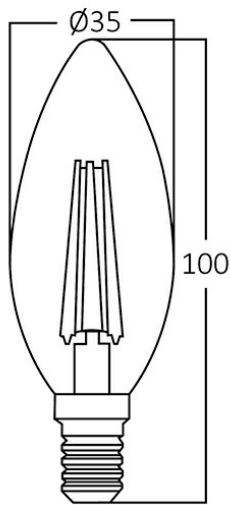

PRODUCT DATASHEET

MODEL NO BA36-00413

DESCRIPTION BRY-ADVANCE-4W-E14-C35-CLR-6500K-LED BULB

General Characteristics

Model No	:	BA36-00413
Main Family	:	Bulbs & Tubes
Sub Family	:	Filament Bulbs
Type	:	C35
Lamp Shape	:	Non-Directional
Dimmable	:	Not-Dimmable
Light Source	:	LED
Socket	:	E14
Warranty	:	2 years
Class	:	Class II
IP	:	IP20

Electrical Characteristics

Lifetime	:	15000 h
Voltage	:	220-240V
Power Factor	:	>0,5
Material	:	Glass
Working Temperature	:	-20 C+40 C
Frequency	:	50-60 Hz
Current	:	35 mA

Package Informations

N.W.	:	1,30 kgs
G.W.	:	2,50 kgs
PCS/CTN	:	100 pcs
Length	:	380 mm
Width	:	205 mm
Height	:	240 mm
EAN	:	5949097711596

Product Characteristics

Wattage	:	4 w
Color Temperature	:	6500K
Quse Lumen	:	470 lm
Color Rendering Index (CRI)	:	>80
Energy Efficiency Level	:	E
Beam Angle	:	300° Degrees
Equivalent	:	40 w
Color Category	:	Cool White

Dimensions & Weight

Diameter	:	35 mm
P. Height	:	100 mm
Weight	:	13 gr