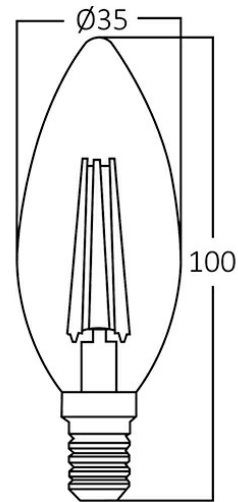

PRODUCT DATASHEET

MODEL NO BA36-00413

DESCRIPTION BRY-ADVANCE-4W-E14-C35-CLR-6500K-LED BULB

General Characteristics

Model No	:	BA36-00413
Main Family	:	Bulbs & Tubes
Sub Family	:	Filament Bulbs
Type	:	C35
Lamp Shape	:	Non-Directional
Dimmable	:	Not-Dimmable
Light Source	:	LED
Socket	:	E14
Warranty	:	2 years
Class	:	Class II
IP	:	IP20

Electrical Characteristics

Lifetime	:	15000 h
Voltage	:	220-240V
Power Factor	:	>0,5
Material	:	Glass
Working Temperature	:	-20 C+40 C
Frequency	:	50-60 Hz
Current	:	35 mA

Package Informations

N.W.	:	1,30 kgs
G.W.	:	2,50 kgs
PCS/CTN	:	100 pcs
Length	:	380 mm
Width	:	205 mm
Height	:	240 mm
EAN	:	5949097711596

Product Characteristics

Wattage	:	4 w
Color Temperature	:	6500K
Quse Lumen	:	470 lm
Color Rendering Index (CRI)	:	>80
Energy Efficiency Level	:	E
Beam Angle	:	300° Degrees
Equivalent	:	40 w
Color Category	:	Cool White

Dimensions & Weight

Diameter	:	35 mm
P. Height	:	100 mm
Weight	:	13 gr