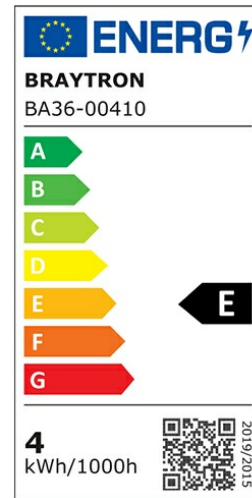

Braytron

PRODUCT DATASHEET

MODEL NO BA36-00410

DESCRIPTION BRY-ADVANCE-4W-E14-C35-CLR-3000K-LED BULB

BRAYTRON SRL

Bulavardul iuliu maniu, Nr.616, Sector 6, 061129, Bucuresti-ROMANIA

info@braytron.com

www.braytron.com

Page 1-2