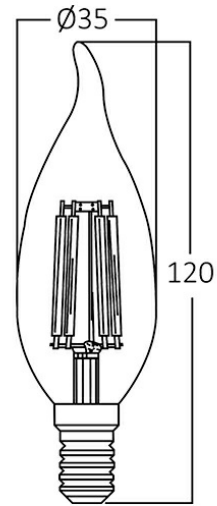

Braytron

PRODUCT DATASHEET

MODEL NO BA35-00613

DESCRIPTION BRY-ADVANCE-6W-E14-C35T-CLR-6500K-LED BULB

BRAYTRON SRL

Bulavardul iuliu maniu, Nr.616, Sector 6, 061129, Bucuresti-ROMANIA

info@braytron.com

www.braytron.com

General Characteristics

Model No	:	BA35-00613
Main Family	:	Bulbs & Tubes
Sub Family	:	Filament Bulbs
Type	:	C35T
Lamp Shape	:	Non-Directional
Dimmable	:	Not-Dimmable
Light Source	:	LED
Socket	:	E14
Warranty	:	2 years
Class	:	Class II
IP	:	IP20

Electrical Characteristics

Lifetime	:	15000 h
Voltage	:	220-240V
Power Factor	:	>0,5
Material	:	Glass
Working Temperature	:	-20 C+40 C
Frequency	:	50-60 Hz
Current	:	41 mA

Package Informations

N.W.	:	1,30 kgs
G.W.	:	2,50 kgs
PCS/CTN	:	100 pcs
Length	:	380 mm
Width	:	205 mm
Height	:	285 mm
EAN	:	5949097711268

Dimensions & Weight

Diameter	:	35 mm
P. Height	:	120 mm
Weight	:	13 gr