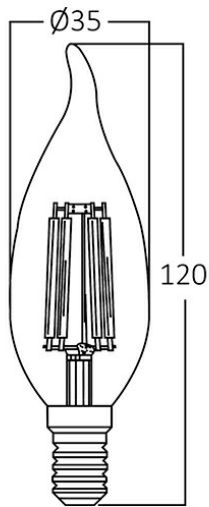

Braytron

PRODUCT DATASHEET

MODEL NO BA35-00613

DESCRIPTION BRY-ADVANCE-6W-E14-C35T-CLR-6500K-LED BULB

BRAYTRON SRL

Bulavardul iuliu maniu, Nr.616, Sector 6, 061129, Bucuresti-ROMANIA

info@braytron.com

www.braytron.com

General Characteristics

Model No	:	BA35-00613
Main Family	:	Bulbs & Tubes
Sub Family	:	Filament Bulbs
Type	:	C35T
Lamp Shape	:	Non-Directional
Dimmable	:	Not-Dimmable
Light Source	:	LED
Socket	:	E14
Warranty	:	2 years
Class	:	Class II
IP	:	IP20

Electrical Characteristics

Lifetime	:	15000 h
Voltage	:	220-240V
Power Factor	:	>0,5
Material	:	Glass
Working Temperature	:	-20 C+40 C
Frequency	:	50-60 Hz
Current	:	41 mA

Package Informations

N.W.	:	1,30 kgs
G.W.	:	2,50 kgs
PCS/CTN	:	100 pcs
Length	:	380 mm
Width	:	205 mm
Height	:	285 mm
EAN	:	5949097711268

Dimensions & Weight

Diameter	:	35 mm
P. Height	:	120 mm
Weight	:	13 gr