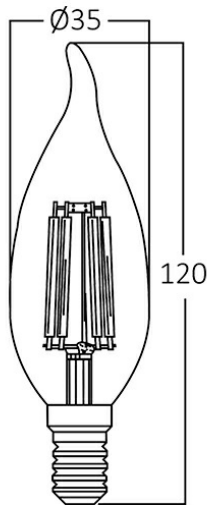

PRODUCT DATASHEET

MODEL NO BA35-00613

DESCRIPTION BRY-ADVANCE-6W-E14-C35T-CLR-6500K-LED BULB

General Characteristics

Model No	:	BA35-00613
Main Family	:	Bulbs & Tubes
Sub Family	:	Filament Bulbs
Type	:	C35T
Lamp Shape	:	Non-Directional
Dimmable	:	Not-Dimmable
Light Source	:	LED
Socket	:	E14
Warranty	:	2 years
Class	:	Class II
IP	:	IP20

Electrical Characteristics

Lifetime	:	15000 h
Voltage	:	220-240V
Power Factor	:	>0,5
Material	:	Glass
Working Temperature	:	-20 C+40 C
Frequency	:	50-60 Hz
Current	:	41 mA

Package Informations

N.W.	:	1,30 kgs
G.W.	:	2,50 kgs
PCS/CTN	:	100 pcs
Length	:	380 mm
Width	:	205 mm
Height	:	285 mm
EAN	:	5949097711268

Product Characteristics

Wattage	:	6 w
Color Temperature	:	6500K
Quse Lumen	:	630 lm
Color Rendering Index (CRI)	:	>80
Energy Efficiency Level	:	F
Beam Angle	:	300° Degrees
Equivalent	:	50 w
Color Category	:	Cool White

Dimensions & Weight

Diameter	:	35 mm
P. Height	:	120 mm
Weight	:	13 gr