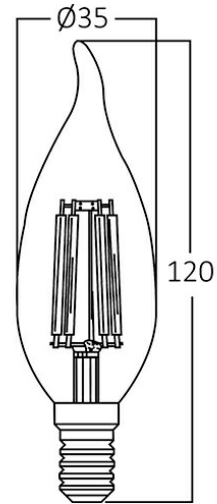

PRODUCT DATASHEET

MODEL NO BA35-00613

DESCRIPTION BRY-ADVANCE-6W-E14-C35T-CLR-6500K-LED BULB

General Characteristics

Model No	:	BA35-00613
Main Family	:	Bulbs & Tubes
Sub Family	:	Filament Bulbs
Type	:	C35T
Lamp Shape	:	Non-Directional
Dimmable	:	Not-Dimmable
Light Source	:	LED
Socket	:	E14
Warranty	:	2 years
Class	:	Class II
IP	:	IP20

Electrical Characteristics

Lifetime	:	15000 h
Voltage	:	220-240V
Power Factor	:	>0,5
Material	:	Glass
Working Temperature	:	-20 C+40 C
Frequency	:	50-60 Hz
Current	:	41 mA

Package Informations

N.W.	:	1,30 kgs
G.W.	:	2,50 kgs
PCS/CTN	:	100 pcs
Length	:	380 mm
Width	:	205 mm
Height	:	285 mm
EAN	:	5949097711268

Product Characteristics

Wattage	:	6 w
Color Temperature	:	6500K
Quse Lumen	:	630 lm
Color Rendering Index (CRI)	:	>80
Energy Efficiency Level	:	F
Beam Angle	:	300° Degrees
Equivalent	:	50 w
Color Category	:	Cool White

Dimensions & Weight

Diameter	:	35 mm
P. Height	:	120 mm
Weight	:	13 gr