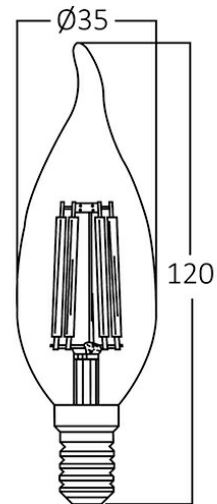

PRODUCT DATASHEET

MODEL NO BA35-00610

DESCRIPTION BRY-ADVANCE-6W-E14-C35T-CLR-3000K-LED BULB

General Characteristics

Model No	:	BA35-00610
Main Family	:	Bulbs & Tubes
Sub Family	:	Filament Bulbs
Type	:	C35T
Lamp Shape	:	Non-Directional
Dimmable	:	Not-Dimmable
Light Source	:	LED
Socket	:	E14
Warranty	:	2 years
Class	:	Class II
IP	:	IP20

Electrical Characteristics

Lifetime	:	15000 h
Voltage	:	220-240V
Power Factor	:	>0,5
Material	:	Glass
Working Temperature	:	-20 C+40 C
Frequency	:	50-60 Hz
Current	:	41 mA

Package Informations

N.W.	:	1,30 kgs
G.W.	:	2,50 kgs
PCS/CTN	:	100 pcs
Length	:	380 mm
Width	:	205 mm
Height	:	285 mm
EAN	:	5949097728099

Product Characteristics

Wattage	:	6 w
Color Temperature	:	3000K
Quse Lumen	:	630 lm
Color Rendering Index (CRI)	:	>80
Energy Efficiency Level	:	F
Beam Angle	:	300° Degrees
Equivalent	:	50 w
Color Category	:	Warm White

Dimensions & Weight

Diameter	:	35 mm
P. Height	:	120 mm
Weight	:	13 gr