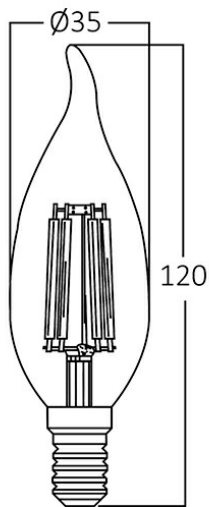

PRODUCT DATASHEET

MODEL NO BA35-00610

DESCRIPTION BRY-ADVANCE-6W-E14-C35T-CLR-3000K-LED BULB

General Characteristics

Model No	:	BA35-00610
Main Family	:	Bulbs & Tubes
Sub Family	:	Filament Bulbs
Type	:	C35T
Lamp Shape	:	Non-Directional
Dimmable	:	Not-Dimmable
Light Source	:	LED
Socket	:	E14
Warranty	:	2 years
Class	:	Class II
IP	:	IP20

Electrical Characteristics

Lifetime	:	15000 h
Voltage	:	220-240V
Power Factor	:	>0,5
Material	:	Glass
Working Temperature	:	-20 C+40 C
Frequency	:	50-60 Hz
Current	:	41 mA

Package Informations

N.W.	:	1,30 kgs
G.W.	:	2,50 kgs
PCS/CTN	:	100 pcs
Length	:	380 mm
Width	:	205 mm
Height	:	285 mm
EAN	:	5949097728099

Product Characteristics

Wattage	:	6 w
Color Temperature	:	3000K
Quse Lumen	:	630 lm
Color Rendering Index (CRI)	:	>80
Energy Efficiency Level	:	F
Beam Angle	:	300° Degrees
Equivalent	:	50 w
Color Category	:	Warm White

Dimensions & Weight

Diameter	:	35 mm
P. Height	:	120 mm
Weight	:	13 gr