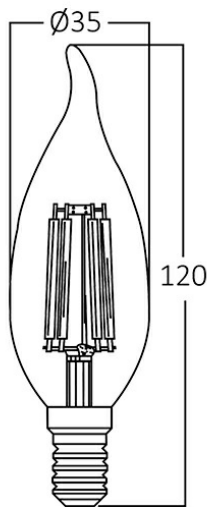

## PRODUCT DATASHEET

MODEL NO BA35-00413

DESCRIPTION BRY-ADVANCE-4W-E14-C35T-CLR-6500K-LED BULB

### General Characteristics

Model No	:	BA35-00413
Main Family	:	Bulbs & Tubes
Sub Family	:	Filament Bulbs
Type	:	C35T
Lamp Shape	:	Non-Directional
Dimmable	:	Not-Dimmable
Light Source	:	LED
Socket	:	E14
Warranty	:	2 years
Class	:	Class II
IP	:	IP20

### Package Informations

N.W.	:	1,30 kgs
G.W.	:	2,50 kgs
PCS/CTN	:	100 pcs
Length	:	380 mm
Width	:	205 mm
Height	:	285 mm
EAN	:	5949097711589

### Dimensions & Weight

Diameter	:	35 mm
P. Height	:	120 mm
Weight	:	13 gr