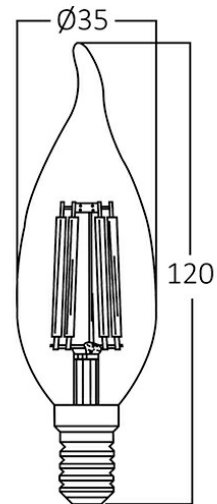

## PRODUCT DATASHEET

MODEL NO BA35-00413

DESCRIPTION BRY-ADVANCE-4W-E14-C35T-CLR-6500K-LED BULB

### General Characteristics

Model No	:	BA35-00413
Main Family	:	Bulbs & Tubes
Sub Family	:	Filament Bulbs
Type	:	C35T
Lamp Shape	:	Non-Directional
Dimmable	:	Not-Dimmable
Light Source	:	LED
Socket	:	E14
Warranty	:	2 years
Class	:	Class II
IP	:	IP20

### Package Informations

N.W.	:	1,30 kgs
G.W.	:	2,50 kgs
PCS/CTN	:	100 pcs
Length	:	380 mm
Width	:	205 mm
Height	:	285 mm
EAN	:	5949097711589

### Dimensions & Weight

Diameter	:	35 mm
P. Height	:	120 mm
Weight	:	13 gr