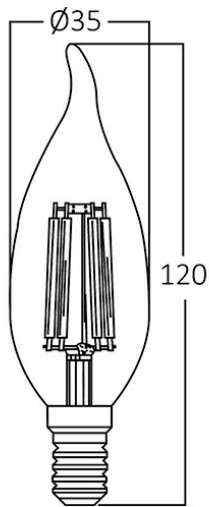

Braytron

PRODUCT DATASHEET

MODEL NO BA35-00410

DESCRIPTION BRY-ADVANCE-4W-E14-C35T-CLR-3000K-LED BULB

BRAYTRON SRL

Bulavardul iuliu maniu, Nr.616, Sector 6, 061129, Bucuresti-ROMANIA

info@braytron.com

www.braytron.com

General Characteristics

Model No	:	BA35-00410
Main Family	:	Bulbs & Tubes
Sub Family	:	Filament Bulbs
Type	:	C35T
Lamp Shape	:	Non-Directional
Dimmable	:	Not-Dimmable
Light Source	:	LED
Socket	:	E14
Warranty	:	2 years
Class	:	Class II
IP	:	IP20

Electrical Characteristics

Lifetime	:	15000 h
Voltage	:	220-240V
Power Factor	:	>0,5
Material	:	Glass
Working Temperature	:	-20 C+40 C
Frequency	:	50-60 Hz
Current	:	35 mA

Package Informations

N.W.	:	1,30 kgs
G.W.	:	2,50 kgs
PCS/CTN	:	100 pcs
Length	:	380 mm
Width	:	205 mm
Height	:	285 mm
EAN	:	5949097700644

Dimensions & Weight

Diameter	:	35 mm
P. Height	:	120 mm
Weight	:	13 gr