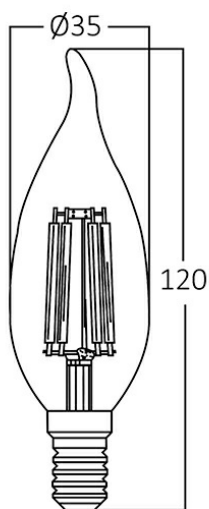

PRODUCT DATASHEET

MODEL NO BA35-00410

DESCRIPTION BRY-ADVANCE-4W-E14-C35T-CLR-3000K-LED BULB

General Characteristics

Model No	:	BA35-00410
Main Family	:	Bulbs & Tubes
Sub Family	:	Filament Bulbs
Type	:	C35T
Lamp Shape	:	Non-Directional
Dimmable	:	Not-Dimmable
Light Source	:	LED
Socket	:	E14
Warranty	:	2 years
Class	:	Class II
IP	:	IP20

Electrical Characteristics

Lifetime	:	15000 h
Voltage	:	220-240V
Power Factor	:	>0,5
Material	:	Glass
Working Temperature	:	-20 C+40 C
Frequency	:	50-60 Hz
Current	:	35 mA

Package Informations

N.W.	:	1,30 kgs
G.W.	:	2,50 kgs
PCS/CTN	:	100 pcs
Length	:	380 mm
Width	:	205 mm
Height	:	285 mm
EAN	:	5949097700644

Product Characteristics

Wattage	:	4 w
Color Temperature	:	3000K
Quse Lumen	:	470 lm
Color Rendering Index (CRI)	:	>80
Energy Efficiency Level	:	E
Beam Angle	:	300° Degrees
Equivalent	:	40 w
Color Category	:	Warm White

Dimensions & Weight

Diameter	:	35 mm
P. Height	:	120 mm
Weight	:	13 gr