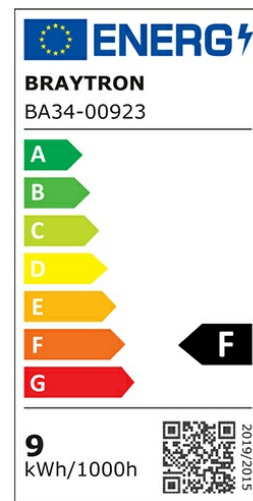

## PRODUCT DATASHEET

MODEL NO BA34-00923

DESCRIPTION BRY-ADVANCE-9W-E27-R63-6500K-LED BULB

### General Characteristics

Model No	:	BA34-00923
Main Family	:	Bulbs & Tubes
Sub Family	:	R Bulbs
Type	:	R63
Lamp Shape	:	Non-Directional
Dimmable	:	Not-Dimmable
Light Source	:	LED
Socket	:	E27
Warranty	:	2 years
Class	:	Class II
IP	:	IP20

### Product Characteristics

Wattage	:	9 w
Color Temperature	:	6500K
Quse Lumen	:	830 lm
Color Rendering Index (CRI)	:	>80
Energy Efficiency Level	:	F
Beam Angle	:	150° Degrees
Equivalent	:	60 w
Color Category	:	Cool White

### Dimensions & Weight

Diameter	:	63 mm
P. Height	:	104 mm
Weight	:	35 gr