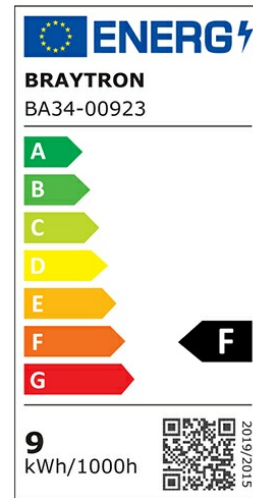

Braytron

PRODUCT DATASHEET

MODEL NO BA34-00923

DESCRIPTION BRY-ADVANCE-9W-E27-R63-6500K-LED BULB

BRAYTRON SRL

Bulavardul Iuliu Maniu, Nr.616, Sector 6, 061129, Bucuresti-ROMANIA

info@braytron.com

www.braytron.com

Page 1-2