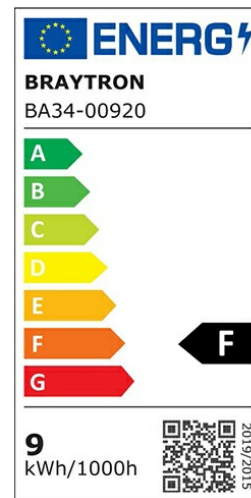

Braytron

PRODUCT DATASHEET

MODEL NO BA34-00920

DESCRIPTION BRY-ADVANCE-9W-E27-R63-3000K-LED BULB

BRAYTRON SRL

Bulavardul iuliu maniu, Nr.616, Sector 6, 061129, Bucuresti-ROMANIA

info@braytron.com

www.braytron.com