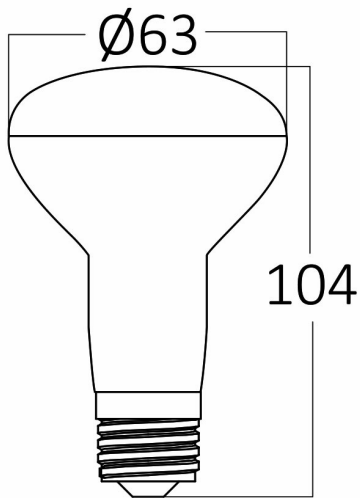

Braytron

PRODUCT DATASHEET

MODEL NO BA34-00920

DESCRIPTION BRY-ADVANCE-9W-E27-R63-3000K-LED BULB

BRAYTRON SRL

Bulavardul iuliu maniu, Nr.616, Sector 6, 061129, Bucuresti-ROMANIA

info@braytron.com

www.braytron.com