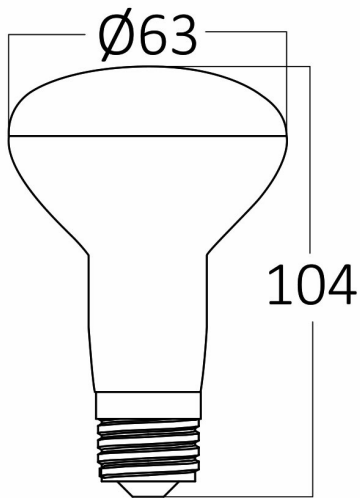

PRODUCT DATASHEET

MODEL NO BA34-00920

DESCRIPTION BRY-ADVANCE-9W-E27-R63-3000K-LED BULB

General Characteristics

Model No	:	BA34-00920
Main Family	:	Bulbs & Tubes
Sub Family	:	R Bulbs
Type	:	R63
Lamp Shape	:	Non-Directional
Dimmable	:	Not-Dimmable
Light Source	:	LED
Socket	:	E27
Warranty	:	2 years
Class	:	Class II
IP	:	IP20

Electrical Characteristics

Lifetime	:	15000 h
Voltage	:	220-240V
Power Factor	:	>0,5
Material	:	PBT
Working Temperature	:	-20 C+40 C
Frequency	:	50-60 Hz
Current	:	70 mA

Package Informations

N.W.	:	3,50 kgs
G.W.	:	6,30 kgs
PCS/CTN	:	100 pcs
Length	:	660 mm
Width	:	350 mm
Height	:	240 mm
EAN	:	5949097706257

Product Characteristics

Wattage	:	9 w
Color Temperature	:	3000K
Quse Lumen	:	830 lm
Color Rendering Index (CRI)	:	>80
Energy Efficiency Level	:	F
Beam Angle	:	150° Degrees
Equivalent	:	60 w
Color Category	:	Warm White

Dimensions & Weight

Diameter	:	63 mm
P. Height	:	104 mm
Weight	:	35 gr