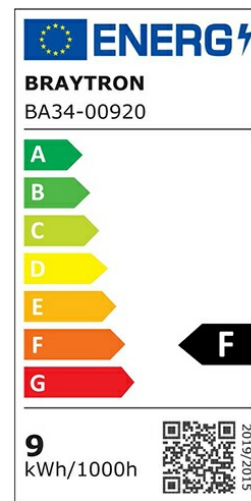

PRODUCT DATASHEET

MODEL NO BA34-00920

DESCRIPTION BRY-ADVANCE-9W-E27-R63-3000K-LED BULB

General Characteristics

Model No	:	BA34-00920
Main Family	:	Bulbs & Tubes
Sub Family	:	R Bulbs
Type	:	R63
Lamp Shape	:	Non-Directional
Dimmable	:	Not-Dimmable
Light Source	:	LED
Socket	:	E27
Warranty	:	2 years
Class	:	Class II
IP	:	IP20

Electrical Characteristics

Lifetime	:	15000 h
Voltage	:	220-240V
Power Factor	:	>0,5
Material	:	PBT
Working Temperature	:	-20 C+40 C
Frequency	:	50-60 Hz
Current	:	70 mA

Package Informations

N.W.	:	3,50 kgs
G.W.	:	6,30 kgs
PCS/CTN	:	100 pcs
Length	:	660 mm
Width	:	350 mm
Height	:	240 mm
EAN	:	5949097706257

Product Characteristics

Wattage	:	9 w
Color Temperature	:	3000K
Quse Lumen	:	830 lm
Color Rendering Index (CRI)	:	>80
Energy Efficiency Level	:	F
Beam Angle	:	150° Degrees
Equivalent	:	60 w
Color Category	:	Warm White

Dimensions & Weight

Diameter	:	63 mm
P. Height	:	104 mm
Weight	:	35 gr