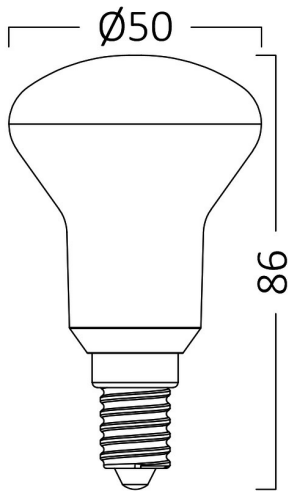

PRODUCT DATASHEET

MODEL NO BA34-00613

DESCRIPTION BRY-ADVANCE-6W-E14-R50-6500K-LED BULB

General Characteristics

Model No	:	BA34-00613
Main Family	:	Bulbs & Tubes
Sub Family	:	R Bulbs
Type	:	R50
Lamp Shape	:	Non-Directional
Dimmable	:	Not-Dimmable
Light Source	:	LED
Socket	:	E14
Warranty	:	2 years
Class	:	Class II
IP	:	IP20

Electrical Characteristics

Lifetime	:	15000 h
Voltage	:	220-240V
Power Factor	:	>0,5
Material	:	PBT
Working Temperature	:	-20 C+40 C
Frequency	:	50-60 Hz
Current	:	41 mA

Package Informations

N.W.	:	2,40 kgs
G.W.	:	4,30 kgs
PCS/CTN	:	100 pcs
Length	:	535 mm
Width	:	280 mm
Height	:	205 mm
EAN	:	5949097704666

Product Characteristics

Wattage	:	6 w
Color Temperature	:	6500K
Quse Lumen	:	550 lm
Color Rendering Index (CRI)	:	>80
Energy Efficiency Level	:	F
Beam Angle	:	150° Degrees
Equivalent	:	45 w
Color Category	:	Cool White

Dimensions & Weight

Diameter	:	50 mm
P. Height	:	86 mm
Weight	:	24 gr