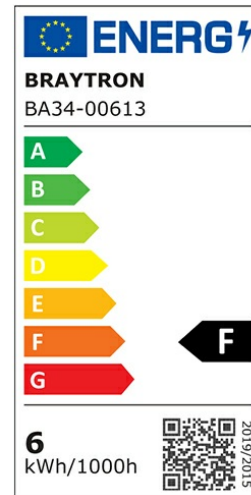

PRODUCT DATASHEET

MODEL NO BA34-00613

DESCRIPTION BRY-ADVANCE-6W-E14-R50-6500K-LED BULB

General Characteristics

Model No	:	BA34-00613
Main Family	:	Bulbs & Tubes
Sub Family	:	R Bulbs
Type	:	R50
Lamp Shape	:	Non-Directional
Dimmable	:	Not-Dimmable
Light Source	:	LED
Socket	:	E14
Warranty	:	2 years
Class	:	Class II
IP	:	IP20

Electrical Characteristics

Lifetime	:	15000 h
Voltage	:	220-240V
Power Factor	:	>0,5
Material	:	PBT
Working Temperature	:	-20 C+40 C
Frequency	:	50-60 Hz
Current	:	41 mA

Package Informations

N.W.	:	2,40 kgs
G.W.	:	4,30 kgs
PCS/CTN	:	100 pcs
Length	:	535 mm
Width	:	280 mm
Height	:	205 mm
EAN	:	5949097704666

Product Characteristics

Wattage	:	6 w
Color Temperature	:	6500K
Quse Lumen	:	550 lm
Color Rendering Index (CRI)	:	>80
Energy Efficiency Level	:	F
Beam Angle	:	150° Degrees
Equivalent	:	45 w
Color Category	:	Cool White

Dimensions & Weight

Diameter	:	50 mm
P. Height	:	86 mm
Weight	:	24 gr