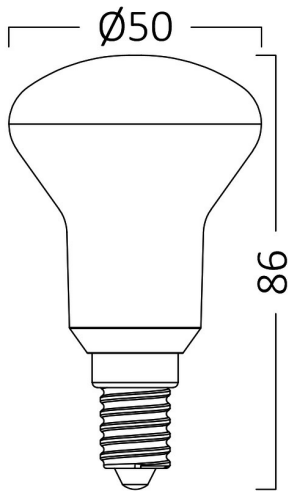

PRODUCT DATASHEET

MODEL NO BA34-00610

DESCRIPTION BRY-ADVANCE-6W-E14-R50-3000K-LED BULB

General Characteristics

Model No	:	BA34-00610
Main Family	:	Bulbs & Tubes
Sub Family	:	R Bulbs
Type	:	R50
Lamp Shape	:	Non-Directional
Dimmable	:	Not-Dimmable
Light Source	:	LED
Socket	:	E14
Warranty	:	2 years
Class	:	Class II
IP	:	IP20

Electrical Characteristics

Lifetime	:	15000 h
Voltage	:	220-240V
Power Factor	:	>0,5
Material	:	PBT
Working Temperature	:	-20 C+40 C
Frequency	:	50-60 Hz
Current	:	41 mA

Package Informations

N.W.	:	2,40 kgs
G.W.	:	4,30 kgs
PCS/CTN	:	100 pcs
Length	:	535 mm
Width	:	280 mm
Height	:	205 mm
EAN	:	5949097704659

Product Characteristics

Wattage	:	6 w
Color Temperature	:	3000K
Quse Lumen	:	550 lm
Color Rendering Index (CRI)	:	>80
Energy Efficiency Level	:	F
Beam Angle	:	150° Degrees
Equivalent	:	45 w
Color Category	:	Warm White

Dimensions & Weight

Diameter	:	50 mm
P. Height	:	86 mm
Weight	:	24 gr