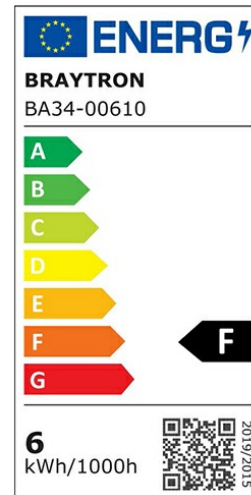

PRODUCT DATASHEET

MODEL NO BA34-00610

DESCRIPTION BRY-ADVANCE-6W-E14-R50-3000K-LED BULB

General Characteristics

Model No	:	BA34-00610
Main Family	:	Bulbs & Tubes
Sub Family	:	R Bulbs
Type	:	R50
Lamp Shape	:	Non-Directional
Dimmable	:	Not-Dimmable
Light Source	:	LED
Socket	:	E14
Warranty	:	2 years
Class	:	Class II
IP	:	IP20

Electrical Characteristics

Lifetime	:	15000 h
Voltage	:	220-240V
Power Factor	:	>0,5
Material	:	PBT
Working Temperature	:	-20 C+40 C
Frequency	:	50-60 Hz
Current	:	41 mA

Package Informations

N.W.	:	2,40 kgs
G.W.	:	4,30 kgs
PCS/CTN	:	100 pcs
Length	:	535 mm
Width	:	280 mm
Height	:	205 mm
EAN	:	5949097704659

Product Characteristics

Wattage	:	6 w
Color Temperature	:	3000K
Quse Lumen	:	550 lm
Color Rendering Index (CRI)	:	>80
Energy Efficiency Level	:	F
Beam Angle	:	150° Degrees
Equivalent	:	45 w
Color Category	:	Warm White

Dimensions & Weight

Diameter	:	50 mm
P. Height	:	86 mm
Weight	:	24 gr