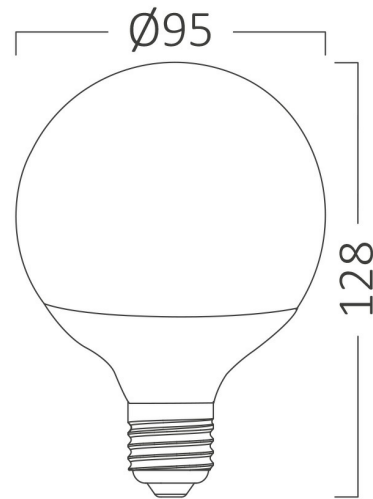

Braytron

PRODUCT DATASHEET

MODEL NO BA33-01423

DESCRIPTION BRY-ADVANCE-14W-E27-G95-6500K-LED BULB

BRAYTRON SRL

Bulavardul iuliu maniu, Nr.616, Sector 6, 061129, Bucuresti-ROMANIA

info@braytron.com

www.braytron.com

Page 1-2