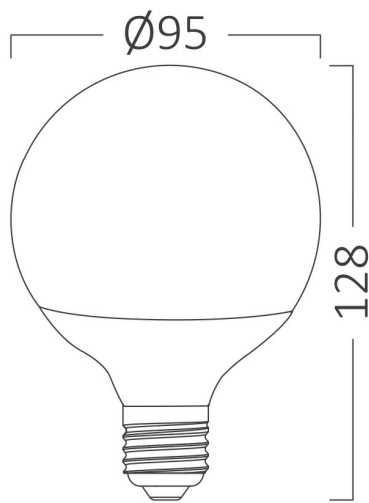

PRODUCT DATASHEET

MODEL NO BA33-01423

DESCRIPTION BRY-ADVANCE-14W-E27-G95-6500K-LED BULB

General Characteristics

Model No	:	BA33-01423
Main Family	:	Bulbs & Tubes
Sub Family	:	Globe Bulbs
Type	:	G95
Lamp Shape	:	Non-Directional
Dimmable	:	Not-Dimmable
Light Source	:	LED
Socket	:	E27
Warranty	:	2 years
Class	:	Class II
IP	:	IP20

Electrical Characteristics

Lifetime	:	15000 h
Voltage	:	220-240V
Power Factor	:	>0,5
Material	:	PBT
Working Temperature	:	-20 C+40 C
Frequency	:	50-60 Hz
Current	:	100 mA

Package Informations

N.W.	:	2,34 kgs
G.W.	:	4,45 kgs
PCS/CTN	:	36 pcs
Length	:	610 mm
Width	:	315 mm
Height	:	260 mm
EAN	:	5949097700637

Product Characteristics

Wattage	:	14 w
Color Temperature	:	6500K
Quse Lumen	:	1360 lm
Color Rendering Index (CRI)	:	>80
Energy Efficiency Level	:	F
Beam Angle	:	180° Degrees
Equivalent	:	90 w
Color Category	:	Cool White

Dimensions & Weight

Diameter	:	95 mm
P. Height	:	128 mm
Weight	:	65 gr