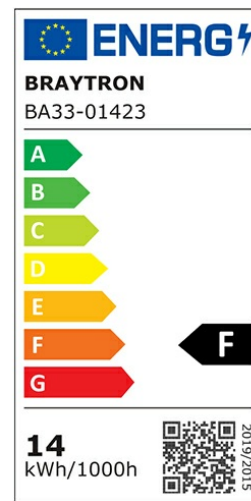

PRODUCT DATASHEET

MODEL NO BA33-01423

DESCRIPTION BRY-ADVANCE-14W-E27-G95-6500K-LED BULB

General Characteristics

Model No	:	BA33-01423
Main Family	:	Bulbs & Tubes
Sub Family	:	Globe Bulbs
Type	:	G95
Lamp Shape	:	Non-Directional
Dimmable	:	Not-Dimmable
Light Source	:	LED
Socket	:	E27
Warranty	:	2 years
Class	:	Class II
IP	:	IP20

Electrical Characteristics

Lifetime	:	15000 h
Voltage	:	220-240V
Power Factor	:	>0,5
Material	:	PBT
Working Temperature	:	-20 C+40 C
Frequency	:	50-60 Hz
Current	:	100 mA

Package Informations

N.W.	:	2,34 kgs
G.W.	:	4,45 kgs
PCS/CTN	:	36 pcs
Length	:	610 mm
Width	:	315 mm
Height	:	260 mm
EAN	:	5949097700637

Product Characteristics

Wattage	:	14 w
Color Temperature	:	6500K
Quse Lumen	:	1360 lm
Color Rendering Index (CRI)	:	>80
Energy Efficiency Level	:	F
Beam Angle	:	180° Degrees
Equivalent	:	90 w
Color Category	:	Cool White

Dimensions & Weight

Diameter	:	95 mm
P. Height	:	128 mm
Weight	:	65 gr