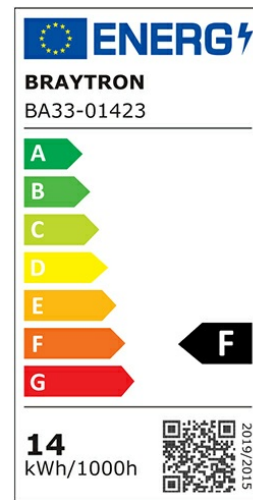

Braytron

PRODUCT DATASHEET

MODEL NO BA33-01423

DESCRIPTION BRY-ADVANCE-14W-E27-G95-6500K-LED BULB

BRAYTRON SRL

Bulavardul iuliu maniu, Nr.616, Sector 6, 061129, Bucuresti-ROMANIA

info@braytron.com

www.braytron.com

Page 1-2

General Characteristics

Model No	:	BA33-01423
Main Family	:	Bulbs & Tubes
Sub Family	:	Globe Bulbs
Type	:	G95
Lamp Shape	:	Non-Directional
Dimmable	:	Not-Dimmable
Light Source	:	LED
Socket	:	E27
Warranty	:	2 years
Class	:	Class II
IP	:	IP20

Electrical Characteristics

Lifetime	:	15000 h
Voltage	:	220-240V
Power Factor	:	>0,5
Material	:	PBT
Working Temperature	:	-20 C+40 C
Frequency	:	50-60 Hz
Current	:	100 mA

Package Informations

N.W.	:	2,34 kgs
G.W.	:	4,45 kgs
PCS/CTN	:	36 pcs
Length	:	610 mm
Width	:	315 mm
Height	:	260 mm
EAN	:	5949097700637

Product Characteristics

Wattage	:	14 w
Color Temperature	:	6500K
Quse Lumen	:	1360 lm
Color Rendering Index (CRI)	:	>80
Energy Efficiency Level	:	F
Beam Angle	:	180° Degrees
Equivalent	:	90 w
Color Category	:	Cool White