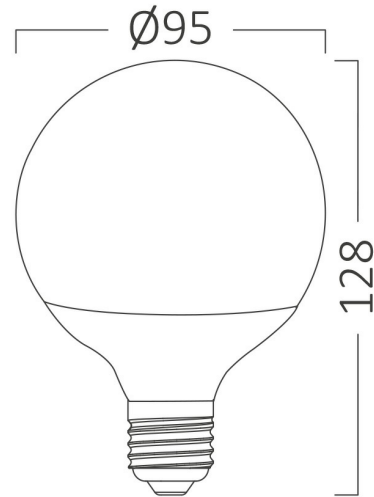

PRODUCT DATASHEET

MODEL NO BA33-01423

DESCRIPTION BRY-ADVANCE-14W-E27-G95-6500K-LED BULB

General Characteristics

Model No	:	BA33-01423
Main Family	:	Bulbs & Tubes
Sub Family	:	Globe Bulbs
Type	:	G95
Lamp Shape	:	Non-Directional
Dimmable	:	Not-Dimmable
Light Source	:	LED
Socket	:	E27
Warranty	:	2 years
Class	:	Class II
IP	:	IP20

Electrical Characteristics

Lifetime	:	15000 h
Voltage	:	220-240V
Power Factor	:	>0,5
Material	:	PBT
Working Temperature	:	-20 C+40 C
Frequency	:	50-60 Hz
Current	:	100 mA

Package Informations

N.W.	:	2,34 kgs
G.W.	:	4,45 kgs
PCS/CTN	:	36 pcs
Length	:	610 mm
Width	:	315 mm
Height	:	260 mm
EAN	:	5949097700637

Product Characteristics

Wattage	:	14 w
Color Temperature	:	6500K
Quse Lumen	:	1360 lm
Color Rendering Index (CRI)	:	>80
Energy Efficiency Level	:	F
Beam Angle	:	180° Degrees
Equivalent	:	90 w
Color Category	:	Cool White

Dimensions & Weight

Diameter	:	95 mm
P. Height	:	128 mm
Weight	:	65 gr