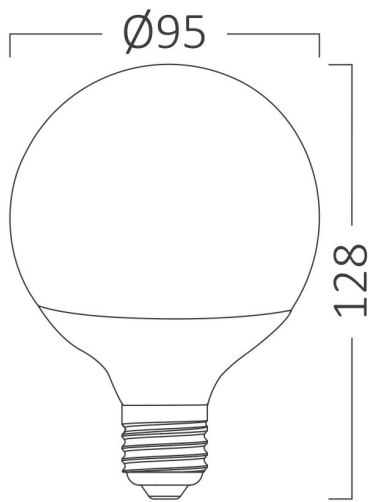

Braytron

PRODUCT DATASHEET

MODEL NO BA33-01423

DESCRIPTION BRY-ADVANCE-14W-E27-G95-6500K-LED BULB

BRAYTRON SRL

Bulavardul iuliu maniu, Nr.616, Sector 6, 061129, Bucuresti-ROMANIA

info@braytron.com

www.braytron.com

Page 1-2