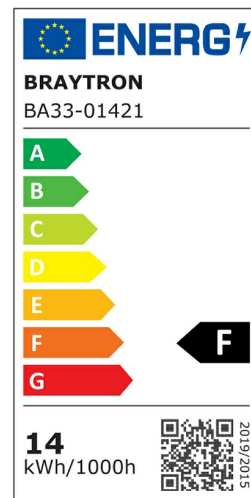

Braytron

PRODUCT DATASHEET

MODEL NO BA33-01421

DESCRIPTION BRY-ADVANCE-14W-E27-G95-4000K-LED BULB

BRAYTRON SRL

Bulavardul iuliu maniu, Nr.616, Sector 6, 061129, Bucuresti-ROMANIA

info@braytron.com

www.braytron.com

General Characteristics

Model No	:	BA33-01421
Main Family	:	Bulbs & Tubes
Sub Family	:	Globe Bulbs
Type	:	G95
Lamp Shape	:	Non-Directional
Dimmable	:	Not-Dimmable
Light Source	:	LED
Socket	:	E27
Warranty	:	2 years
Class	:	Class II
IP	:	IP20

Electrical Characteristics

Lifetime	:	15000 h
Voltage	:	220-240V
Power Factor	:	>0,5
Material	:	PBT
Working Temperature	:	-20 C+40 C
Frequency	:	50-60 Hz
Current	:	100 mA

Package Informations

N.W.	:	2,34 kgs
G.W.	:	4,45 kgs
PCS/CTN	:	36 pcs
Length	:	610 mm
Width	:	315 mm
Height	:	260 mm
EAN	:	5949097700620

Product Characteristics

Wattage	:	14 w
Color Temperature	:	4000K
Quse Lumen	:	1360 lm
Color Rendering Index (CRI)	:	>80
Energy Efficiency Level	:	F
Beam Angle	:	180° Degrees
Equivalent	:	90 w
Color Category	:	Natural White