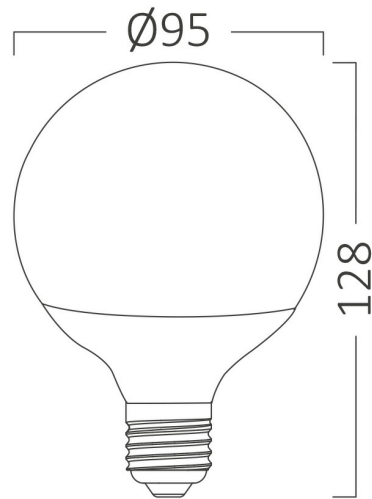

Braytron

PRODUCT DATASHEET

MODEL NO BA33-01421

DESCRIPTION BRY-ADVANCE-14W-E27-G95-4000K-LED BULB

BRAYTRON SRL

Bulavardul iuliu maniu, Nr.616, Sector 6, 061129, Bucuresti-ROMANIA

info@braytron.com

www.braytron.com