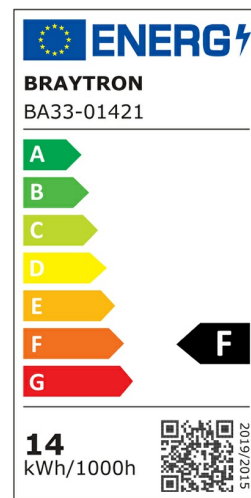

## PRODUCT DATASHEET

MODEL NO BA33-01421

DESCRIPTION BRY-ADVANCE-14W-E27-G95-4000K-LED BULB

### General Characteristics

Model No	:	BA33-01421
Main Family	:	Bulbs & Tubes
Sub Family	:	Globe Bulbs
Type	:	G95
Lamp Shape	:	Non-Directional
Dimmable	:	Not-Dimmable
Light Source	:	LED
Socket	:	E27
Warranty	:	2 years
Class	:	Class II
IP	:	IP20

### Product Characteristics

Wattage	:	14 w
Color Temperature	:	4000K
Quse Lumen	:	1360 lm
Color Rendering Index (CRI)	:	>80
Energy Efficiency Level	:	F
Beam Angle	:	180° Degrees
Equivalent	:	90 w
Color Category	:	Natural White

### Dimensions & Weight

Diameter	:	95 mm
P. Height	:	128 mm
Weight	:	65 gr