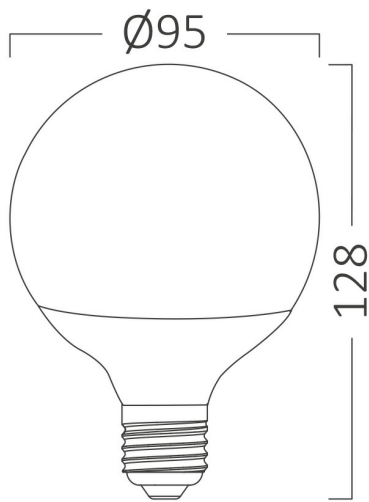

Braytron

PRODUCT DATASHEET

MODEL NO BA33-01421

DESCRIPTION BRY-ADVANCE-14W-E27-G95-4000K-LED BULB

BRAYTRON SRL

Bulavardul iuliu maniu, Nr.616, Sector 6, 061129, Bucuresti-ROMANIA

info@braytron.com

www.braytron.com