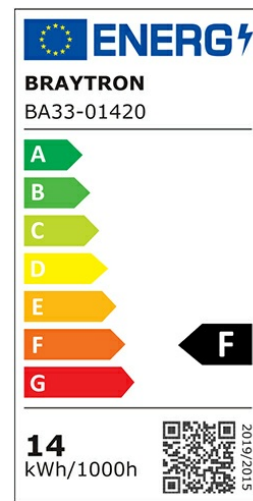

## PRODUCT DATASHEET

MODEL NO BA33-01420

DESCRIPTION BRY-ADVANCE-14W-E27-G95-3000K-LED BULB

### General Characteristics

Model No	:	BA33-01420
Main Family	:	Bulbs & Tubes
Sub Family	:	Globe Bulbs
Type	:	G95
Lamp Shape	:	Non-Directional
Dimmable	:	Not-Dimmable
Light Source	:	LED
Socket	:	E27
Warranty	:	2 years
Class	:	Class II
IP	:	IP20

### Product Characteristics

Wattage	:	14 w
Color Temperature	:	3000K
Quse Lumen	:	1360 lm
Color Rendering Index (CRI)	:	>80
Energy Efficiency Level	:	F
Beam Angle	:	180° Degrees
Equivalent	:	90 w
Color Category	:	Warm White

### Dimensions & Weight

Diameter	:	95 mm
P. Height	:	128 mm
Weight	:	65 gr