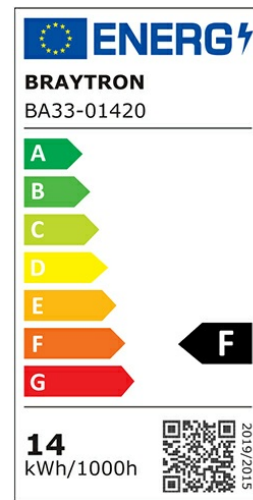

Braytron

PRODUCT DATASHEET

MODEL NO BA33-01420

DESCRIPTION BRY-ADVANCE-14W-E27-G95-3000K-LED BULB

BRAYTRON SRL

Bulavardul iuliu maniu, Nr.616, Sector 6, 061129, Bucuresti-ROMANIA

info@braytron.com

www.braytron.com