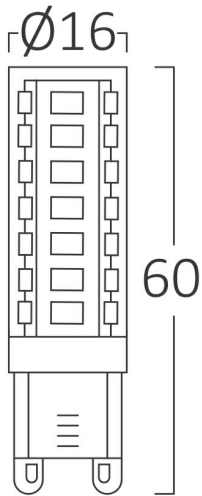

PRODUCT DATASHEET

MODEL NO BA29-00693

DESCRIPTION BRY-ADVANCE-6,5W-G9-240D-220V-6500K-LED BULB

General Characteristics

Model No	:	BA29-00693
Main Family	:	Bulbs & Tubes
Sub Family	:	Capsule Bulbs
Type	:	G9
Lamp Shape	:	Non-Directional
Dimmable	:	Not-Dimmable
Light Source	:	LED
Socket	:	G9
Warranty	:	2 years
Class	:	Class II
IP	:	IP20

Electrical Characteristics

Lifetime	:	15000 h
Voltage	:	220-240V
Power Factor	:	<0,5
Material	:	PC
Working Temperature	:	-20 C+40 C
Frequency	:	50-60 Hz
Current	:	26 mA

Package Informations

N.W.	:	3,50 kgs
G.W.	:	4,60 kgs
PCS/CTN	:	250 pcs
Length	:	565 mm
Width	:	125 mm
Height	:	160 mm
EAN	:	5949097736766

Product Characteristics

Wattage	:	6,5 w
Color Temperature	:	6500K
Quse Lumen	:	580 lm
Color Rendering Index (CRI)	:	>80
Energy Efficiency Level	:	F
Beam Angle	:	240° Degrees
Equivalent	:	45 w
Color Category	:	Cool White

Dimensions & Weight

Diameter	:	16 mm
P. Height	:	60 mm
Weight	:	14 gr