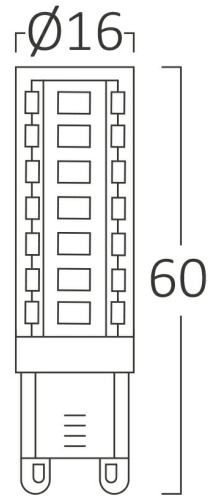

PRODUCT DATASHEET

MODEL NO BA29-00693

DESCRIPTION BRY-ADVANCE-6,5W-G9-240D-220V-6500K-LED BULB

General Characteristics

Model No	:	BA29-00693
Main Family	:	Bulbs & Tubes
Sub Family	:	Capsule Bulbs
Type	:	G9
Lamp Shape	:	Non-Directional
Dimmable	:	Not-Dimmable
Light Source	:	LED
Socket	:	G9
Warranty	:	2 years
Class	:	Class II
IP	:	IP20

Electrical Characteristics

Lifetime	:	15000 h
Voltage	:	220-240V
Power Factor	:	<0,5
Material	:	PC
Working Temperature	:	-20 C+40 C
Frequency	:	50-60 Hz
Current	:	26 mA

Package Informations

N.W.	:	3,50 kgs
G.W.	:	4,60 kgs
PCS/CTN	:	250 pcs
Length	:	565 mm
Width	:	125 mm
Height	:	160 mm
EAN	:	5949097736766

Product Characteristics

Wattage	:	6,5 w
Color Temperature	:	6500K
Quse Lumen	:	580 lm
Color Rendering Index (CRI)	:	>80
Energy Efficiency Level	:	F
Beam Angle	:	240° Degrees
Equivalent	:	45 w
Color Category	:	Cool White

Dimensions & Weight

Diameter	:	16 mm
P. Height	:	60 mm
Weight	:	14 gr