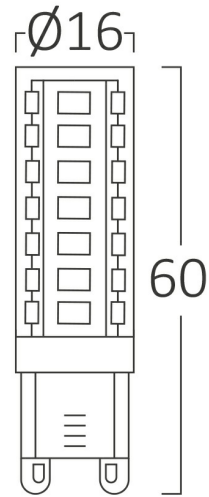

PRODUCT DATASHEET

MODEL NO BA29-00690

DESCRIPTION BRY-ADVANCE-6,5W-G9-240D-220V-3000K-LED BULB

General Characteristics

Model No	:	BA29-00690
Main Family	:	Bulbs & Tubes
Sub Family	:	Capsule Bulbs
Type	:	G9
Lamp Shape	:	Non-Directional
Dimmable	:	Not-Dimmable
Light Source	:	LED
Socket	:	G9
Warranty	:	2 years
Class	:	Class II
IP	:	IP20

Electrical Characteristics

Lifetime	:	15000 h
Voltage	:	220-240V
Power Factor	:	<0,5
Material	:	PC
Working Temperature	:	-20 C+40 C
Frequency	:	50-60 Hz
Current	:	26 mA

Package Informations

N.W.	:	3,50 kgs
G.W.	:	4,60 kgs
PCS/CTN	:	250 pcs
Length	:	565 mm
Width	:	125 mm
Height	:	160 mm
EAN	:	5949097736742

Product Characteristics

Wattage	:	6,5 w
Color Temperature	:	3000K
Quse Lumen	:	580 lm
Color Rendering Index (CRI)	:	>80
Energy Efficiency Level	:	F
Beam Angle	:	240° Degrees
Equivalent	:	45 w
Color Category	:	Warm White

Dimensions & Weight

Diameter	:	16 mm
P. Height	:	60 mm
Weight	:	14 gr