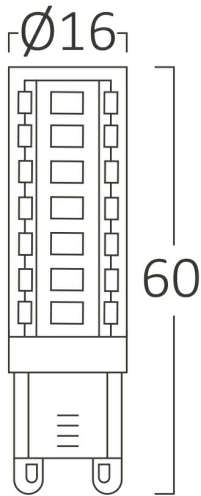

PRODUCT DATASHEET

MODEL NO BA29-00690

DESCRIPTION BRY-ADVANCE-6,5W-G9-240D-220V-3000K-LED BULB

General Characteristics

Model No	:	BA29-00690
Main Family	:	Bulbs & Tubes
Sub Family	:	Capsule Bulbs
Type	:	G9
Lamp Shape	:	Non-Directional
Dimmable	:	Not-Dimmable
Light Source	:	LED
Socket	:	G9
Warranty	:	2 years
Class	:	Class II
IP	:	IP20

Electrical Characteristics

Lifetime	:	15000 h
Voltage	:	220-240V
Power Factor	:	<0,5
Material	:	PC
Working Temperature	:	-20 C+40 C
Frequency	:	50-60 Hz
Current	:	26 mA

Package Informations

N.W.	:	3,50 kgs
G.W.	:	4,60 kgs
PCS/CTN	:	250 pcs
Length	:	565 mm
Width	:	125 mm
Height	:	160 mm
EAN	:	5949097736742

Product Characteristics

Wattage	:	6,5 w
Color Temperature	:	3000K
Quse Lumen	:	580 lm
Color Rendering Index (CRI)	:	>80
Energy Efficiency Level	:	F
Beam Angle	:	240° Degrees
Equivalent	:	45 w
Color Category	:	Warm White

Dimensions & Weight

Diameter	:	16 mm
P. Height	:	60 mm
Weight	:	14 gr