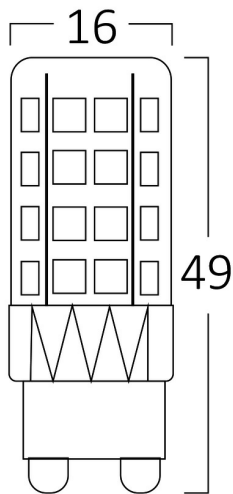

PRODUCT DATASHEET

MODEL NO BA29-00590

DESCRIPTION BRY-ADVANCE-5W-G9-240D-220V-3000K-LED BULB

General Characteristics

Model No	:	BA29-00590
Main Family	:	Bulbs & Tubes
Sub Family	:	Capsule Bulbs
Type	:	G9
Lamp Shape	:	Non-Directional
Dimmable	:	Not-Dimmable
Light Source	:	LED
Socket	:	G9
Warranty	:	2 years
Class	:	Class II
IP	:	IP20

Electrical Characteristics

Lifetime	:	15000 h
Voltage	:	220-240V
Power Factor	:	<0,5
Material	:	PC
Working Temperature	:	-20 C+40 C
Frequency	:	50-60 Hz
Current	:	43 mA

Package Informations

N.W.	:	2,81 kgs
G.W.	:	4,05 kgs
PCS/CTN	:	250 pcs
Length	:	615 mm
Width	:	130 mm
Height	:	160 mm
EAN	:	5949097704253

Product Characteristics

Wattage	:	5 w
Color Temperature	:	3000K
Quse Lumen	:	430 lm
Color Rendering Index (CRI)	:	>80
Energy Efficiency Level	:	F
Beam Angle	:	240° Degrees
Equivalent	:	45 w
Color Category	:	Warm White

Dimensions & Weight

Diameter	:	16 mm
P. Height	:	49 mm
Weight	:	11,5 gr