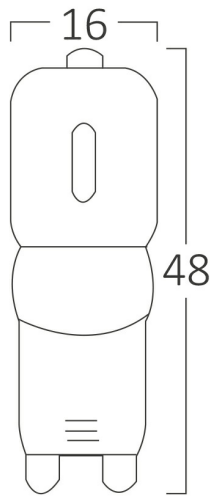

## PRODUCT DATASHEET

MODEL NO BA29-00390

DESCRIPTION BRY-ADVANCE-3W-G9-240D-220V-DIM-3000K-LED BULB

### General Characteristics

Model No	:	BA29-00390
Main Family	:	Bulbs & Tubes
Sub Family	:	Capsule Bulbs
Type	:	G9
Lamp Shape	:	Non-Directional
Dimmable	:	Dimmable
Light Source	:	LED
Socket	:	G9
Warranty	:	2 years
Class	:	Class II
IP	:	IP20

### Package Informations

N.W.	:	1,00 kgs
G.W.	:	2,20 kgs
PCS/CTN	:	250 pcs
Length	:	620 mm
Width	:	130 mm
Height	:	160 mm
EAN	:	5949097700576

### Dimensions & Weight

Diameter	:	16 mm
P. Height	:	48 mm
Weight	:	4 gr