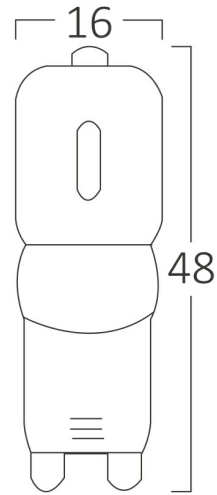

## PRODUCT DATASHEET

MODEL NO BA29-00390

DESCRIPTION BRY-ADVANCE-3W-G9-240D-220V-DIM-3000K-LED BULB

### General Characteristics

Model No	:	BA29-00390
Main Family	:	Bulbs & Tubes
Sub Family	:	Capsule Bulbs
Type	:	G9
Lamp Shape	:	Non-Directional
Dimmable	:	Dimmable
Light Source	:	LED
Socket	:	G9
Warranty	:	2 years
Class	:	Class II
IP	:	IP20

### Package Informations

N.W.	:	1,00 kgs
G.W.	:	2,20 kgs
PCS/CTN	:	250 pcs
Length	:	620 mm
Width	:	130 mm
Height	:	160 mm
EAN	:	5949097700576

### Dimensions & Weight

Diameter	:	16 mm
P. Height	:	48 mm
Weight	:	4 gr