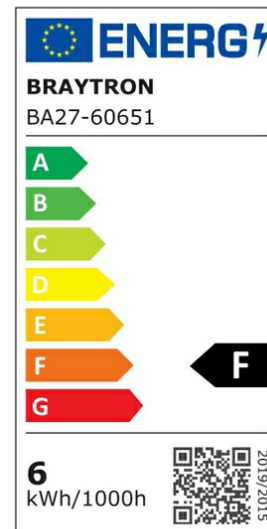

PRODUCT DATASHEET

MODEL NO BA27-60651

DESCRIPTION BRY-PREMIUM-5.5W-GU10-38D-DIM-GLS-4000K-LED BULB

General Characteristics

Model No	:	BA27-60651
Main Family	:	Bulbs & Tubes
Sub Family	:	GU10 Bulbs
Type	:	GU10
Lamp Shape	:	Directional
Dimmable	:	Dimmable
Light Source	:	LED
Socket	:	GU10
Warranty	:	2 years
Class	:	Class II
IP	:	IP20

Electrical Characteristics

Lifetime	:	20000 h
Voltage	:	220-240V
Power Factor	:	>0,7
Material	:	PBT
Working Temperature	:	-20 C+40 C
Frequency	:	50-60 Hz
Current	:	24 mA

Package Informations

N.W.	:	4,5 kgs
G.W.	:	6,55 kgs
PCS/CTN	:	100 pcs
Length	:	567 mm
Width	:	280 mm
Height	:	166 mm
EAN	:	5949097706455

Product Characteristics

Wattage	:	5,5 w
Color Temperature	:	4000K
Quse Lumen	:	400 lm
Color Rendering Index (CRI)	:	>80
Energy Efficiency Level	:	F
Beam Angle	:	38° Degrees
Equivalent	:	50 w
Color Category	:	Natural White

Dimensions & Weight

Diameter	:	50 mm
P. Height	:	56 mm
Weight	:	45 gr