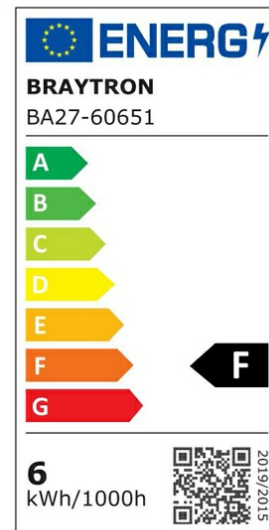

## PRODUCT DATASHEET

MODEL NO BA27-60651

DESCRIPTION BRY-PREMIUM-5.5W-GU10-38D-DIM-GLS-4000K-LED BULB

BRAYTRON SRL

Bulavardul Iuliu Maniu, Nr.616, Sector 6, 061129, Bucuresti-ROMANIA

info@braytron.com

www.braytron.com

### General Characteristics

Model No	:	BA27-60651
Main Family	:	Bulbs & Tubes
Sub Family	:	GU10 Bulbs
Type	:	GU10
Lamp Shape	:	Directional
Dimmable	:	Dimmable
Light Source	:	LED
Socket	:	GU10
Warranty	:	2 years
Class	:	Class II
IP	:	IP20

### Product Characteristics

Wattage	:	5,5 w
Color Temperature	:	4000K
Quse Lumen	:	400 lm
Color Rendering Index (CRI)	:	>80
Energy Efficiency Level	:	F
Beam Angle	:	38° Degrees
Equivalent	:	50 w
Color Category	:	Natural White

### Dimensions & Weight

Diameter	:	50 mm
P. Height	:	56 mm
Weight	:	45 gr