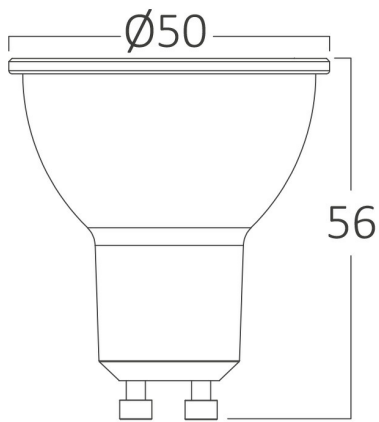

PRODUCT DATASHEET

MODEL NO BA27-60651

DESCRIPTION BRY-PREMIUM-5.5W-GU10-38D-DIM-GLS-4000K-LED BULB

General Characteristics

Model No	:	BA27-60651
Main Family	:	Bulbs & Tubes
Sub Family	:	GU10 Bulbs
Type	:	GU10
Lamp Shape	:	Directional
Dimmable	:	Dimmable
Light Source	:	LED
Socket	:	GU10
Warranty	:	2 years
Class	:	Class II
IP	:	IP20

Electrical Characteristics

Lifetime	:	20000 h
Voltage	:	220-240V
Power Factor	:	>0,7
Material	:	PBT
Working Temperature	:	-20 C+40 C
Frequency	:	50-60 Hz
Current	:	24 mA

Package Informations

N.W.	:	4,5 kgs
G.W.	:	6,55 kgs
PCS/CTN	:	100 pcs
Length	:	567 mm
Width	:	280 mm
Height	:	166 mm
EAN	:	5949097706455

Product Characteristics

Wattage	:	5,5 w
Color Temperature	:	4000K
Quse Lumen	:	400 lm
Color Rendering Index (CRI)	:	>80
Energy Efficiency Level	:	F
Beam Angle	:	38° Degrees
Equivalent	:	50 w
Color Category	:	Natural White

Dimensions & Weight

Diameter	:	50 mm
P. Height	:	56 mm
Weight	:	45 gr