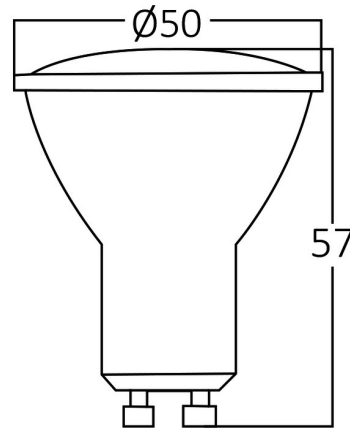

Braytron

PRODUCT DATASHEET

MODEL NO BA27-00553

DESCRIPTION BRY-PREMIUM-4.8W-GU10-38D-GLS-6500K-LED BULB

BRAYTRON SRL

Bulavardul Iuliu Maniu, Nr.616, Sector 6, 061129, Bucuresti-ROMANIA

info@braytron.com

www.braytron.com