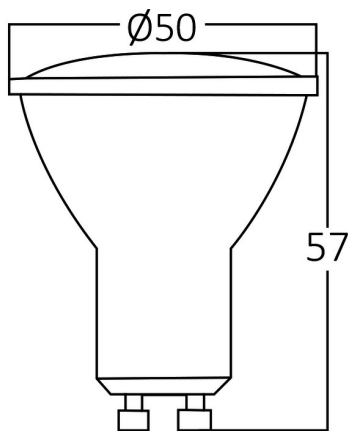

Braytron

PRODUCT DATASHEET

MODEL NO BA27-00553

DESCRIPTION BRY-PREMIUM-4.8W-GU10-38D-GLS-6500K-LED BULB

BRAYTRON SRL

Bulavardul Iuliu Maniu, Nr.616, Sector 6, 061129, Bucuresti-ROMANIA

info@braytron.com

www.braytron.com