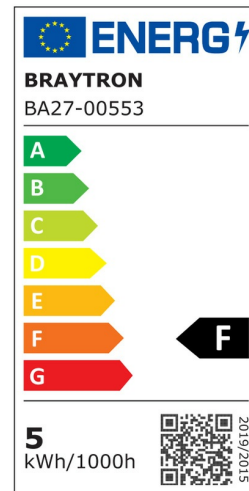

PRODUCT DATASHEET

MODEL NO BA27-00553

DESCRIPTION BRY-PREMIUM-4.8W-GU10-38D-GLS-6500K-LED BULB

General Characteristics

Model No	:	BA27-00553
Main Family	:	Bulbs & Tubes
Sub Family	:	GU10 Bulbs
Type	:	GU10
Lamp Shape	:	Directional
Dimmable	:	Not-Dimmable
Light Source	:	LED
Socket	:	GU10
Warranty	:	2 years
Class	:	Class II
IP	:	IP20

Electrical Characteristics

Lifetime	:	20000 h
Voltage	:	220-240V
Power Factor	:	>0,5
Material	:	PBT
Working Temperature	:	-20 C+40 C
Frequency	:	50-60 Hz
Current	:	43 mA

Package Informations

N.W.	:	4,00 kgs
G.W.	:	6,15 kgs
PCS/CTN	:	100 pcs
Length	:	570 mm
Width	:	295 mm
Height	:	180 mm
EAN	:	5949097706240

Product Characteristics

Wattage	:	4,8 w
Color Temperature	:	6500K
Quse Lumen	:	350 lm
Color Rendering Index (CRI)	:	>80
Energy Efficiency Level	:	F
Beam Angle	:	38° Degrees
Equivalent	:	50 w
Color Category	:	Cool White

Dimensions & Weight

Diameter	:	50 mm
P. Height	:	57 mm
Weight	:	40 gr