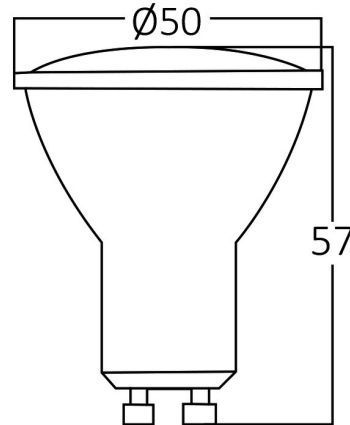

PRODUCT DATASHEET

MODEL NO BA27-00553

DESCRIPTION BRY-PREMIUM-4.8W-GU10-38D-GLS-6500K-LED BULB

General Characteristics

Model No	:	BA27-00553
Main Family	:	Bulbs & Tubes
Sub Family	:	GU10 Bulbs
Type	:	GU10
Lamp Shape	:	Directional
Dimmable	:	Not-Dimmable
Light Source	:	LED
Socket	:	GU10
Warranty	:	2 years
Class	:	Class II
IP	:	IP20

Electrical Characteristics

Lifetime	:	20000 h
Voltage	:	220-240V
Power Factor	:	>0,5
Material	:	PBT
Working Temperature	:	-20 C+40 C
Frequency	:	50-60 Hz
Current	:	43 mA

Package Informations

N.W.	:	4,00 kgs
G.W.	:	6,15 kgs
PCS/CTN	:	100 pcs
Length	:	570 mm
Width	:	295 mm
Height	:	180 mm
EAN	:	5949097706240

Product Characteristics

Wattage	:	4,8 w
Color Temperature	:	6500K
Quse Lumen	:	350 lm
Color Rendering Index (CRI)	:	>80
Energy Efficiency Level	:	F
Beam Angle	:	38° Degrees
Equivalent	:	50 w
Color Category	:	Cool White

Dimensions & Weight

Diameter	:	50 mm
P. Height	:	57 mm
Weight	:	40 gr