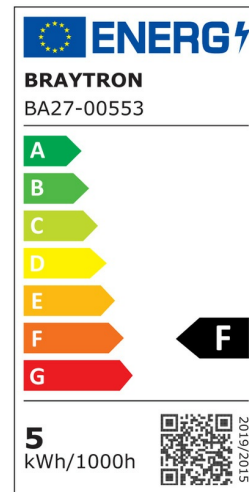

Braytron

PRODUCT DATASHEET

MODEL NO BA27-00553

DESCRIPTION BRY-PREMIUM-4.8W-GU10-38D-GLS-6500K-LED BULB

BRAYTRON SRL

Bulavardul Iuliu Maniu, Nr.616, Sector 6, 061129, Bucuresti-ROMANIA

info@braytron.com

www.braytron.com

General Characteristics

Model No	:	BA27-00553
Main Family	:	Bulbs & Tubes
Sub Family	:	GU10 Bulbs
Type	:	GU10
Lamp Shape	:	Directional
Dimmable	:	Not-Dimmable
Light Source	:	LED
Socket	:	GU10
Warranty	:	2 years
Class	:	Class II
IP	:	IP20

Electrical Characteristics

Lifetime	:	20000 h
Voltage	:	220-240V
Power Factor	:	>0,5
Material	:	PBT
Working Temperature	:	-20 C+40 C
Frequency	:	50-60 Hz
Current	:	43 mA

Package Informations

N.W.	:	4,10 kgs
G.W.	:	5,75 kgs
PCS/CTN	:	100 pcs
Length	:	570 mm
Width	:	295 mm
Height	:	180 mm
EAN	:	5949097706240

Product Characteristics

Wattage	:	4,8 w
Color Temperature	:	6500K
Quse Lumen	:	350 lm
Color Rendering Index (CRI)	:	>80
Energy Efficiency Level	:	F
Beam Angle	:	38° Degrees
Equivalent	:	50 w
Color Category	:	Cool White