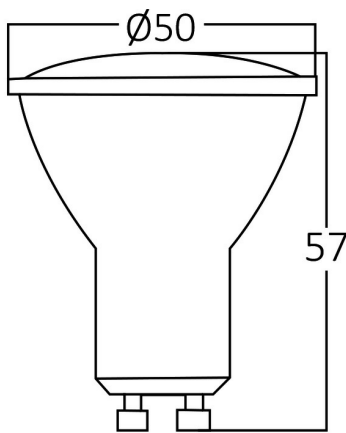

PRODUCT DATASHEET

MODEL NO BA27-00553

DESCRIPTION BRY-PREMIUM-4.8W-GU10-38D-GLS-6500K-LED BULB

General Characteristics

Model No	:	BA27-00553
Main Family	:	Bulbs & Tubes
Sub Family	:	GU10 Bulbs
Type	:	GU10
Lamp Shape	:	Directional
Dimmable	:	Not-Dimmable
Light Source	:	LED
Socket	:	GU10
Warranty	:	2 years
Class	:	Class II
IP	:	IP20

Electrical Characteristics

Lifetime	:	20000 h
Voltage	:	220-240V
Power Factor	:	>0,5
Material	:	PBT
Working Temperature	:	-20 C+40 C
Frequency	:	50-60 Hz
Current	:	43 mA

Package Informations

N.W.	:	4,00 kgs
G.W.	:	6,15 kgs
PCS/CTN	:	100 pcs
Length	:	570 mm
Width	:	295 mm
Height	:	180 mm
EAN	:	5949097706240

Product Characteristics

Wattage	:	4,8 w
Color Temperature	:	6500K
Quse Lumen	:	350 lm
Color Rendering Index (CRI)	:	>80
Energy Efficiency Level	:	F
Beam Angle	:	38° Degrees
Equivalent	:	50 w
Color Category	:	Cool White

Dimensions & Weight

Diameter	:	50 mm
P. Height	:	57 mm
Weight	:	40 gr