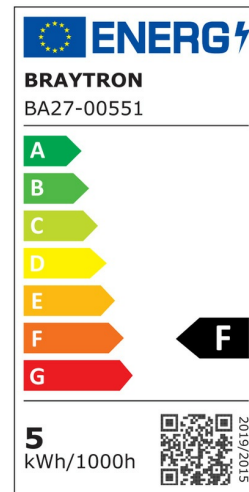

## PRODUCT DATASHEET

MODEL NO BA27-00551

DESCRIPTION BRY-PREMIUM-4.8W-GU10-38D-GLS-4000K-LED BULB

BRAYTRON SRL

Bulavardul Iuliu Maniu, Nr.616, Sector 6, 061129, Bucuresti-ROMANIA

info@braytron.com

www.braytron.com

### General Characteristics

Model No	:	BA27-00551
Main Family	:	Bulbs & Tubes
Sub Family	:	GU10 Bulbs
Type	:	GU10
Lamp Shape	:	Directional
Dimmable	:	Not-Dimmable
Light Source	:	LED
Socket	:	GU10
Warranty	:	2 years
Class	:	Class II
IP	:	IP20

### Product Characteristics

Wattage	:	4,8 w
Color Temperature	:	4000K
Quse Lumen	:	350 lm
Color Rendering Index (CRI)	:	>80
Energy Efficiency Level	:	F
Beam Angle	:	38° Degrees
Equivalent	:	50 w
Color Category	:	Natural White

### Dimensions & Weight

Diameter	:	50 mm
P. Height	:	57 mm
Weight	:	41 gr