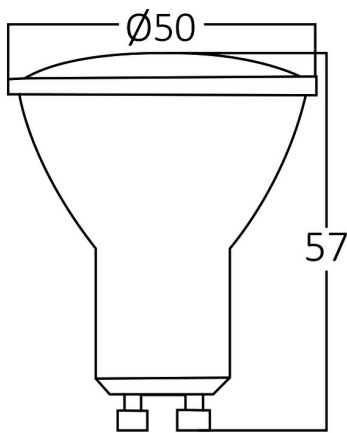

PRODUCT DATASHEET

MODEL NO BA27-00551

DESCRIPTION BRY-PREMIUM-4.8W-GU10-38D-GLS-4000K-LED BULB

General Characteristics

Model No	:	BA27-00551
Main Family	:	Bulbs & Tubes
Sub Family	:	GU10 Bulbs
Type	:	GU10
Lamp Shape	:	Directional
Dimmable	:	Not-Dimmable
Light Source	:	LED
Socket	:	GU10
Warranty	:	2 years
Class	:	Class II
IP	:	IP20

Electrical Characteristics

Lifetime	:	20000 h
Voltage	:	220-240V
Power Factor	:	>0,5
Material	:	PBT
Working Temperature	:	-20 C+40 C
Frequency	:	50-60 Hz
Current	:	43 mA

Package Informations

N.W.	:	4,00 kgs
G.W.	:	6,15 kgs
PCS/CTN	:	100 pcs
Length	:	570 mm
Width	:	295 mm
Height	:	180 mm
EAN	:	5949097706233

Product Characteristics

Wattage	:	4,8 w
Color Temperature	:	4000K
Quse Lumen	:	350 lm
Color Rendering Index (CRI)	:	>80
Energy Efficiency Level	:	F
Beam Angle	:	38° Degrees
Equivalent	:	50 w
Color Category	:	Natural White

Dimensions & Weight

Diameter	:	50 mm
P. Height	:	57 mm
Weight	:	40 gr