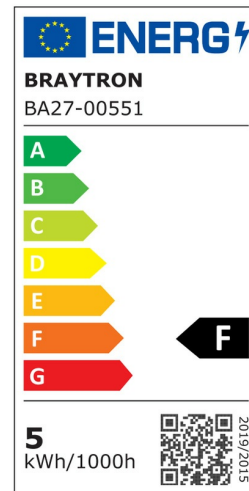

PRODUCT DATASHEET

MODEL NO BA27-00551

DESCRIPTION BRY-PREMIUM-4.8W-GU10-38D-GLS-4000K-LED BULB

General Characteristics

Model No	:	BA27-00551
Main Family	:	Bulbs & Tubes
Sub Family	:	GU10 Bulbs
Type	:	GU10
Lamp Shape	:	Directional
Dimmable	:	Not-Dimmable
Light Source	:	LED
Socket	:	GU10
Warranty	:	2 years
Class	:	Class II
IP	:	IP20

Electrical Characteristics

Lifetime	:	20000 h
Voltage	:	220-240V
Power Factor	:	>0,5
Material	:	PBT
Working Temperature	:	-20 C+40 C
Frequency	:	50-60 Hz
Current	:	43 mA

Package Informations

N.W.	:	4,00 kgs
G.W.	:	6,15 kgs
PCS/CTN	:	100 pcs
Length	:	570 mm
Width	:	295 mm
Height	:	180 mm
EAN	:	5949097706233

Product Characteristics

Wattage	:	4,8 w
Color Temperature	:	4000K
Quse Lumen	:	350 lm
Color Rendering Index (CRI)	:	>80
Energy Efficiency Level	:	F
Beam Angle	:	38° Degrees
Equivalent	:	50 w
Color Category	:	Natural White

Dimensions & Weight

Diameter	:	50 mm
P. Height	:	57 mm
Weight	:	40 gr