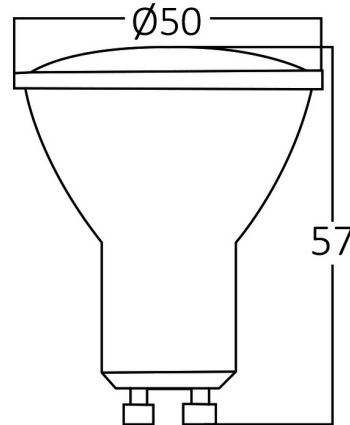

PRODUCT DATASHEET

MODEL NO BA27-00551

DESCRIPTION BRY-PREMIUM-4.8W-GU10-38D-GLS-4000K-LED BULB

General Characteristics

Model No	:	BA27-00551
Main Family	:	Bulbs & Tubes
Sub Family	:	GU10 Bulbs
Type	:	GU10
Lamp Shape	:	Directional
Dimmable	:	Not-Dimmable
Light Source	:	LED
Socket	:	GU10
Warranty	:	2 years
Class	:	Class II
IP	:	IP20

Electrical Characteristics

Lifetime	:	20000 h
Voltage	:	220-240V
Power Factor	:	>0,5
Material	:	PBT
Working Temperature	:	-20 C+40 C
Frequency	:	50-60 Hz
Current	:	43 mA

Package Informations

N.W.	:	4,00 kgs
G.W.	:	6,15 kgs
PCS/CTN	:	100 pcs
Length	:	570 mm
Width	:	295 mm
Height	:	180 mm
EAN	:	5949097706233

Product Characteristics

Wattage	:	4,8 w
Color Temperature	:	4000K
Quse Lumen	:	350 lm
Color Rendering Index (CRI)	:	>80
Energy Efficiency Level	:	F
Beam Angle	:	38° Degrees
Equivalent	:	50 w
Color Category	:	Natural White

Dimensions & Weight

Diameter	:	50 mm
P. Height	:	57 mm
Weight	:	40 gr