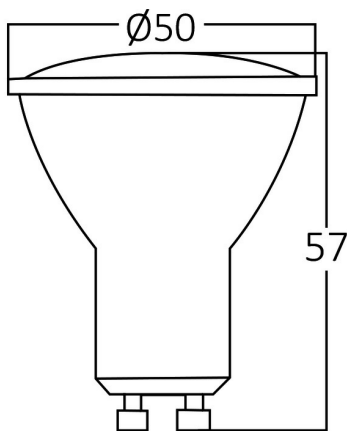

Braytron

PRODUCT DATASHEET

MODEL NO BA27-00550

DESCRIPTION BRY-PREMIUM-4.8W-GU10-38D-GLS-3000K-LED BULB

BRAYTRON SRL

Bulavardul Iuliu Maniu, Nr.616, Sector 6, 061129, Bucuresti-ROMANIA

info@braytron.com

www.braytron.com