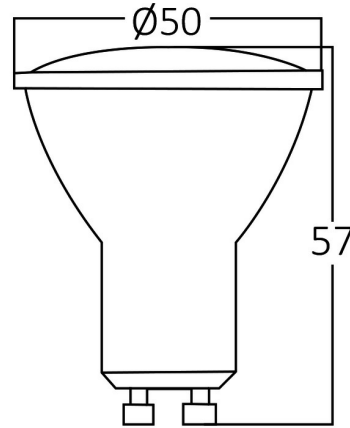

PRODUCT DATASHEET

MODEL NO BA27-00550

DESCRIPTION BRY-PREMIUM-4.8W-GU10-38D-GLS-3000K-LED BULB

General Characteristics

Model No	:	BA27-00550
Main Family	:	Bulbs & Tubes
Sub Family	:	GU10 Bulbs
Type	:	GU10
Lamp Shape	:	Directional
Dimmable	:	Not-Dimmable
Light Source	:	LED
Socket	:	GU10
Warranty	:	2 years
Class	:	Class II
IP	:	IP20

Electrical Characteristics

Lifetime	:	20000 h
Voltage	:	220-240V
Power Factor	:	>0,5
Material	:	PBT
Working Temperature	:	-20 C+40 C
Frequency	:	50-60 Hz
Current	:	43 mA

Package Informations

N.W.	:	4,00 kgs
G.W.	:	6,15 kgs
PCS/CTN	:	100 pcs
Length	:	570 mm
Width	:	295 mm
Height	:	180 mm
EAN	:	5949097706226

Product Characteristics

Wattage	:	4,8 w
Color Temperature	:	3000K
Quse Lumen	:	350 lm
Color Rendering Index (CRI)	:	>80
Energy Efficiency Level	:	F
Beam Angle	:	38° Degrees
Equivalent	:	50 w
Color Category	:	Warm White

Dimensions & Weight

Diameter	:	50 mm
P. Height	:	57 mm
Weight	:	40 gr