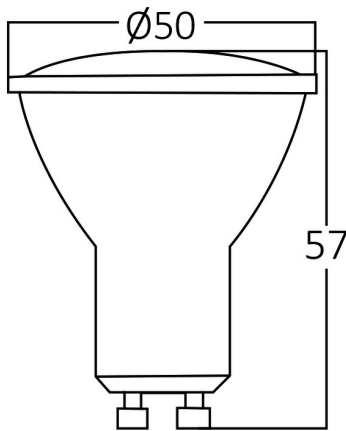

PRODUCT DATASHEET

MODEL NO BA27-00550

DESCRIPTION BRY-PREMIUM-4.8W-GU10-38D-GLS-3000K-LED BULB

General Characteristics

Model No	:	BA27-00550
Main Family	:	Bulbs & Tubes
Sub Family	:	GU10 Bulbs
Type	:	GU10
Lamp Shape	:	Directional
Dimmable	:	Not-Dimmable
Light Source	:	LED
Socket	:	GU10
Warranty	:	2 years
Class	:	Class II
IP	:	IP20

Electrical Characteristics

Lifetime	:	20000 h
Voltage	:	220-240V
Power Factor	:	>0,5
Material	:	PBT
Working Temperature	:	-20 C+40 C
Frequency	:	50-60 Hz
Current	:	43 mA

Package Informations

N.W.	:	4,00 kgs
G.W.	:	6,15 kgs
PCS/CTN	:	100 pcs
Length	:	570 mm
Width	:	295 mm
Height	:	180 mm
EAN	:	5949097706226

Product Characteristics

Wattage	:	4,8 w
Color Temperature	:	3000K
Quse Lumen	:	350 lm
Color Rendering Index (CRI)	:	>80
Energy Efficiency Level	:	F
Beam Angle	:	38° Degrees
Equivalent	:	50 w
Color Category	:	Warm White

Dimensions & Weight

Diameter	:	50 mm
P. Height	:	57 mm
Weight	:	40 gr