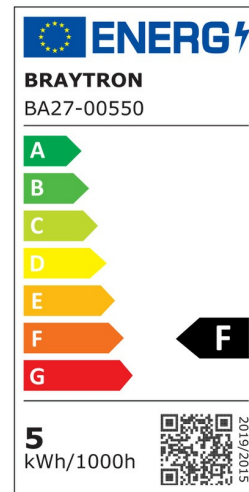

Braytron

PRODUCT DATASHEET

MODEL NO BA27-00550

DESCRIPTION BRY-PREMIUM-4.8W-GU10-38D-GLS-3000K-LED BULB

BRAYTRON SRL

Bulavardul Iuliu Maniu, Nr.616, Sector 6, 061129, Bucuresti-ROMANIA

info@braytron.com

www.braytron.com

General Characteristics

Model No	:	BA27-00550
Main Family	:	Bulbs & Tubes
Sub Family	:	GU10 Bulbs
Type	:	GU10
Lamp Shape	:	Directional
Dimmable	:	Not-Dimmable
Light Source	:	LED
Socket	:	GU10
Warranty	:	2 years
Class	:	Class II
IP	:	IP20

Electrical Characteristics

Lifetime	:	20000 h
Voltage	:	220-240V
Power Factor	:	>0,5
Material	:	PBT
Working Temperature	:	-20 C+40 C
Frequency	:	50-60 Hz
Current	:	43 mA

Package Informations

N.W.	:	4,10 kgs
G.W.	:	5,75 kgs
PCS/CTN	:	100 pcs
Length	:	570 mm
Width	:	295 mm
Height	:	180 mm
EAN	:	5949097706226

Product Characteristics

Wattage	:	4,8 w
Color Temperature	:	3000K
Quse Lumen	:	350 lm
Color Rendering Index (CRI)	:	>80
Energy Efficiency Level	:	F
Beam Angle	:	38° Degrees
Equivalent	:	50 w
Color Category	:	Warm White