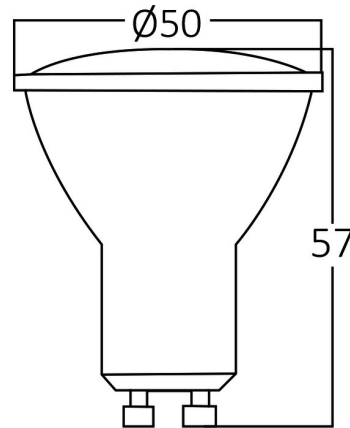

Braytron

PRODUCT DATASHEET

MODEL NO BA27-00550

DESCRIPTION BRY-PREMIUM-4.8W-GU10-38D-GLS-3000K-LED BULB

BRAYTRON SRL

Bulavardul Iuliu Maniu, Nr.616, Sector 6, 061129, Bucuresti-ROMANIA

info@braytron.com

www.braytron.com