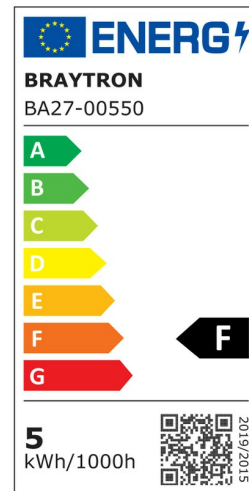

PRODUCT DATASHEET

MODEL NO BA27-00550

DESCRIPTION BRY-PREMIUM-4.8W-GU10-38D-GLS-3000K-LED BULB

General Characteristics

Model No	:	BA27-00550
Main Family	:	Bulbs & Tubes
Sub Family	:	GU10 Bulbs
Type	:	GU10
Lamp Shape	:	Directional
Dimmable	:	Not-Dimmable
Light Source	:	LED
Socket	:	GU10
Warranty	:	2 years
Class	:	Class II
IP	:	IP20

Electrical Characteristics

Lifetime	:	20000 h
Voltage	:	220-240V
Power Factor	:	>0,5
Material	:	PBT
Working Temperature	:	-20 C+40 C
Frequency	:	50-60 Hz
Current	:	43 mA

Package Informations

N.W.	:	4,00 kgs
G.W.	:	6,15 kgs
PCS/CTN	:	100 pcs
Length	:	570 mm
Width	:	295 mm
Height	:	180 mm
EAN	:	5949097706226

Product Characteristics

Wattage	:	4,8 w
Color Temperature	:	3000K
Quse Lumen	:	350 lm
Color Rendering Index (CRI)	:	>80
Energy Efficiency Level	:	F
Beam Angle	:	38° Degrees
Equivalent	:	50 w
Color Category	:	Warm White

Dimensions & Weight

Diameter	:	50 mm
P. Height	:	57 mm
Weight	:	40 gr