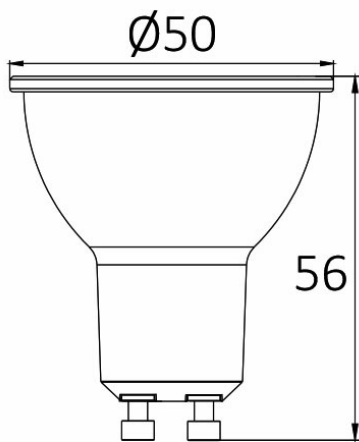

PRODUCT DATASHEET

MODEL NO BA26-60653

DESCRIPTION BRY-ADVANCE-6W-GU10-38D-DIM-6500K-LED BULB

General Characteristics

Model No	:	BA26-60653
Main Family	:	Bulbs & Tubes
Sub Family	:	GU10 Bulbs
Type	:	GU10
Lamp Shape	:	Directional
Dimmable	:	Dimmable
Light Source	:	LED
Socket	:	GU10
Warranty	:	2 years
Class	:	Class II
IP	:	IP20

Electrical Characteristics

Lifetime	:	20000 h
Voltage	:	220-240V
Power Factor	:	>0,7
Material	:	PBT
Working Temperature	:	-20 C+40 C
Frequency	:	50-60 Hz
Current	:	36 mA

Package Informations

N.W.	:	2,80 kgs
G.W.	:	4,45 kgs
PCS/CTN	:	100 pcs
Length	:	535 mm
Width	:	280 mm
Height	:	150 mm
EAN	:	5949097728297

Product Characteristics

Wattage	:	6 w
Color Temperature	:	6500K
Quse Lumen	:	450 lm
Color Rendering Index (CRI)	:	>80
Energy Efficiency Level	:	F
Beam Angle	:	38° Degrees
Equivalent	:	70 w
Color Category	:	Cool White

Dimensions & Weight

Diameter	:	50 mm
P. Height	:	56 mm
Weight	:	28 gr