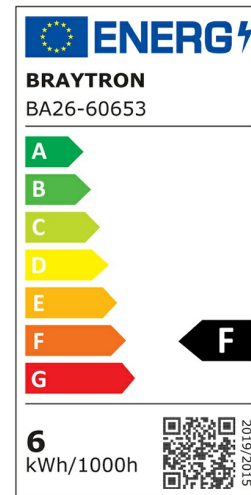

PRODUCT DATASHEET

MODEL NO BA26-60653

DESCRIPTION BRY-ADVANCE-6W-GU10-38D-DIM-6500K-LED BULB

General Characteristics

Model No	:	BA26-60653
Main Family	:	Bulbs & Tubes
Sub Family	:	GU10 Bulbs
Type	:	GU10
Lamp Shape	:	Directional
Dimmable	:	Dimmable
Light Source	:	LED
Socket	:	GU10
Warranty	:	2 years
Class	:	Class II
IP	:	IP20

Electrical Characteristics

Lifetime	:	20000 h
Voltage	:	220-240V
Power Factor	:	>0,7
Material	:	PBT
Working Temperature	:	-20 C+40 C
Frequency	:	50-60 Hz
Current	:	36 mA

Package Informations

N.W.	:	2,80 kgs
G.W.	:	4,45 kgs
PCS/CTN	:	100 pcs
Length	:	535 mm
Width	:	280 mm
Height	:	150 mm
EAN	:	5949097728297

Product Characteristics

Wattage	:	6 w
Color Temperature	:	6500K
Quse Lumen	:	450 lm
Color Rendering Index (CRI)	:	>80
Energy Efficiency Level	:	F
Beam Angle	:	38° Degrees
Equivalent	:	70 w
Color Category	:	Cool White

Dimensions & Weight

Diameter	:	50 mm
P. Height	:	56 mm
Weight	:	28 gr