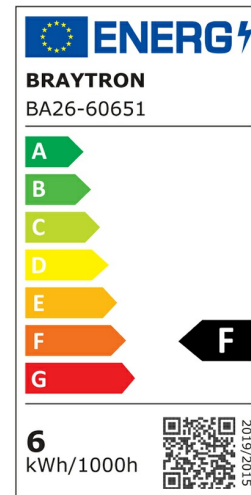

PRODUCT DATASHEET

MODEL NO BA26-60651

DESCRIPTION BRY-ADVANCE-6W-GU10-38D-DIM-4000K-LED BULB

General Characteristics

Model No	:	BA26-60651
Main Family	:	Bulbs & Tubes
Sub Family	:	GU10 Bulbs
Type	:	GU10
Lamp Shape	:	Directional
Dimmable	:	Dimmable
Light Source	:	LED
Socket	:	GU10
Warranty	:	2 years
Class	:	Class II
IP	:	IP20

Electrical Characteristics

Lifetime	:	20000 h
Voltage	:	220-240V
Power Factor	:	>0,7
Material	:	PBT
Working Temperature	:	-20 C+40 C
Frequency	:	50-60 Hz
Current	:	36 mA

Package Informations

N.W.	:	2,80 kgs
G.W.	:	4,45 kgs
PCS/CTN	:	100 pcs
Length	:	535 mm
Width	:	280 mm
Height	:	150 mm
EAN	:	5949097728280

Product Characteristics

Wattage	:	6 w
Color Temperature	:	4000K
Quse Lumen	:	450 lm
Color Rendering Index (CRI)	:	>80
Energy Efficiency Level	:	F
Beam Angle	:	38° Degrees
Equivalent	:	70 w
Color Category	:	Natural White

Dimensions & Weight

Diameter	:	50 mm
P. Height	:	56 mm
Weight	:	28 gr