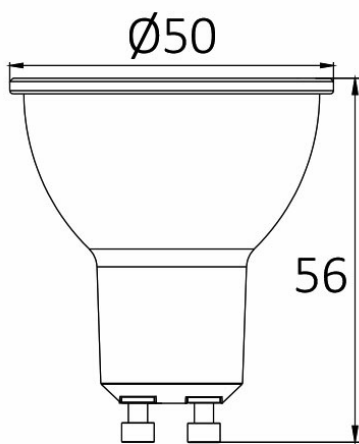

PRODUCT DATASHEET

MODEL NO BA26-60651

DESCRIPTION BRY-ADVANCE-6W-GU10-38D-DIM-4000K-LED BULB

General Characteristics

Model No	:	BA26-60651
Main Family	:	Bulbs & Tubes
Sub Family	:	GU10 Bulbs
Type	:	GU10
Lamp Shape	:	Directional
Dimmable	:	Dimmable
Light Source	:	LED
Socket	:	GU10
Warranty	:	2 years
Class	:	Class II
IP	:	IP20

Electrical Characteristics

Lifetime	:	20000 h
Voltage	:	220-240V
Power Factor	:	>0,7
Material	:	PBT
Working Temperature	:	-20 C+40 C
Frequency	:	50-60 Hz
Current	:	36 mA

Package Informations

N.W.	:	2,80 kgs
G.W.	:	4,45 kgs
PCS/CTN	:	100 pcs
Length	:	535 mm
Width	:	280 mm
Height	:	150 mm
EAN	:	5949097728280

Product Characteristics

Wattage	:	6 w
Color Temperature	:	4000K
Quse Lumen	:	450 lm
Color Rendering Index (CRI)	:	>80
Energy Efficiency Level	:	F
Beam Angle	:	38° Degrees
Equivalent	:	70 w
Color Category	:	Natural White

Dimensions & Weight

Diameter	:	50 mm
P. Height	:	56 mm
Weight	:	28 gr