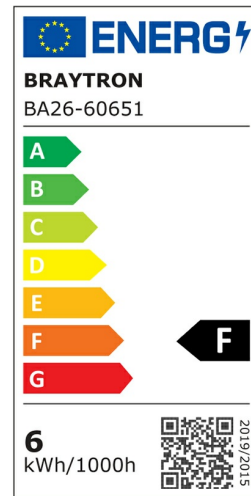

Braytron

PRODUCT DATASHEET

MODEL NO BA26-60651

DESCRIPTION BRY-ADVANCE-6W-GU10-38D-DIM-4000K-LED BULB

BRAYTRON SRL

Bulavardul iuliu maniu, Nr.616, Sector 6, 061129, Bucuresti-ROMANIA

info@braytron.com

www.braytron.com